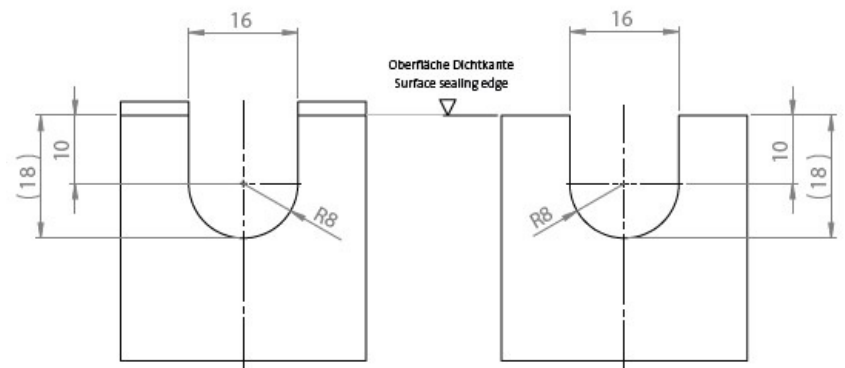

Ausbruch ohne Nut

Cut-out without groove

Specifikationer

IP-Klass (EN 60529)	IP54
Material	Elastomer
Brandklass	UL94-V0, självslocknande
Temperatur	-40 C° till 100 C°
Egenskaper	UV-beständig, silikonfri, halogenfri
Monteringsstyp	Snap-in
Monteringshöjd	5 mm

Fördelar