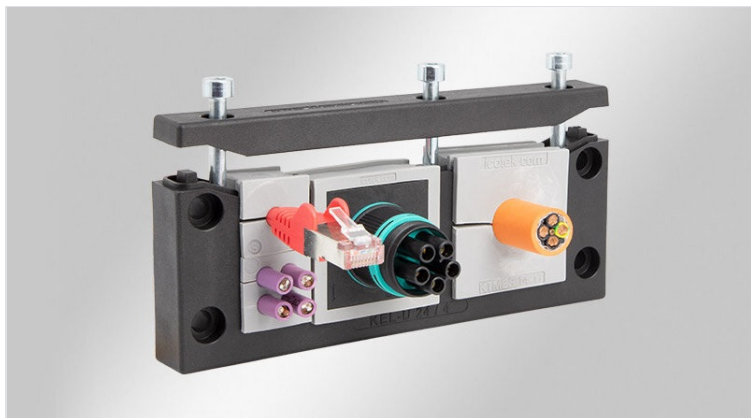

KEL-U | KEL-E | Gedeelde kabelinvoerframes

voor kabels met connectoren / IP54 / UL Type 12

WE
CONTROL
COMPONENTS

[Bestel direct online @ CC Nederland »](#)

[Voor aanvragen uit België klik hier »](#)

Split cable entry system for routing cables with connectors providing an IP54 / UL Type 12 rating. Routing, sealing and providing strain relief for cable diameters from 1 to 35 mm.

The cable entry system is easy to install. Cable grommets are placed into compartments and are securely fixed to the frame during assembly.

The KEL-U frames match exactly the cut-out dimensions for 10-, 16- and 24-pin standard industrial connectors. Either a cut-out of 36 mm or 46 mm in height can be chosen depending on the cables being routed. The KEL-U-B frame matches the cut-out dimensions of 46 × 46 mm measuring instruments.

For tool-free assembly / disassembly of the cable entry frames the snap mounting frame KEL-SNAP can be used.

The single-row versions KEL-E are particularly suited for flat connectors. The small frames are ideal for applications with limited space.

The version with threaded bushings enables the cable entry frame to be screwed onto the housing from the inside out. This protects against vandalism and tampering with the housing from the outside.

IP54