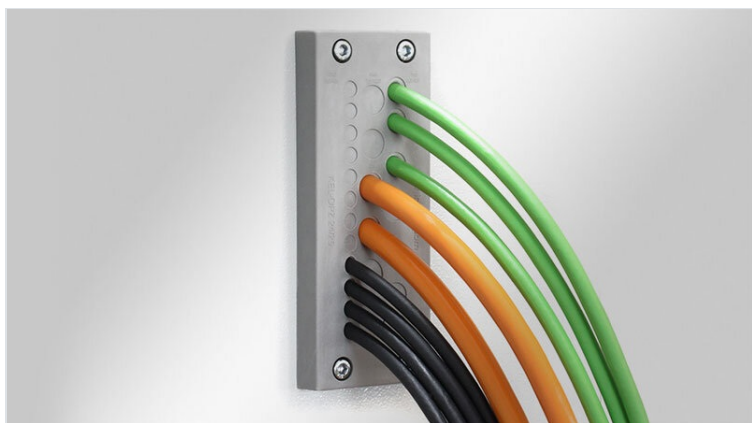

# KEL-DPZ-BS kabeldoorvoerplaten met brandwerende afdichtingen (EN 45545-3)

met hoge kabeldichtheid / IP66 / UL Type 12

icotek cable entry plates with fire penetration seals, approved for use in [railway technology](#) (meeting the standards EN 45545-2, EN 45545-3 and EN 1363-1).

KEL-DPZ-BS cable entry plates are designed to route and seal up to 42 cables without connectors or fibre optics (from 3.2 mm to 22 mm in diameter) in limited space. The KEL-DPZ-BS is a cost and time saving alternative to traditional cable glands.

The assembly of the KEL-DPZ-BS with cables can be done quick and easy. Simply make a small hole in the thin membrane, push the cables through. The KEL-DPZ-BS provides strain relief and protection up to IP66 / UL type 12.

The size KEL-DPZ-BS matches exactly the cut-out dimensions of 16- and 24-pin standard industrial connectors.

The intumescent (foaming) IFPS fire penetration seals which are mounted at the backside of the cable entry components consist of expandable graphite and increase their volume by a multiple in case of a fire.