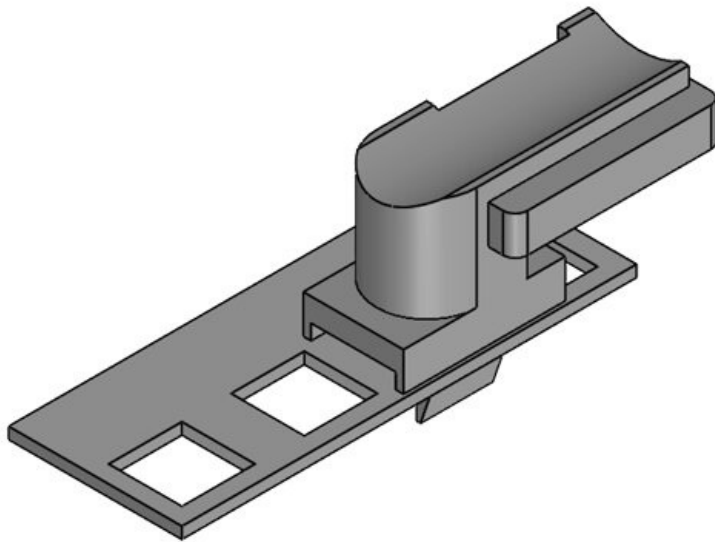

KBH-R 12 R G9.5