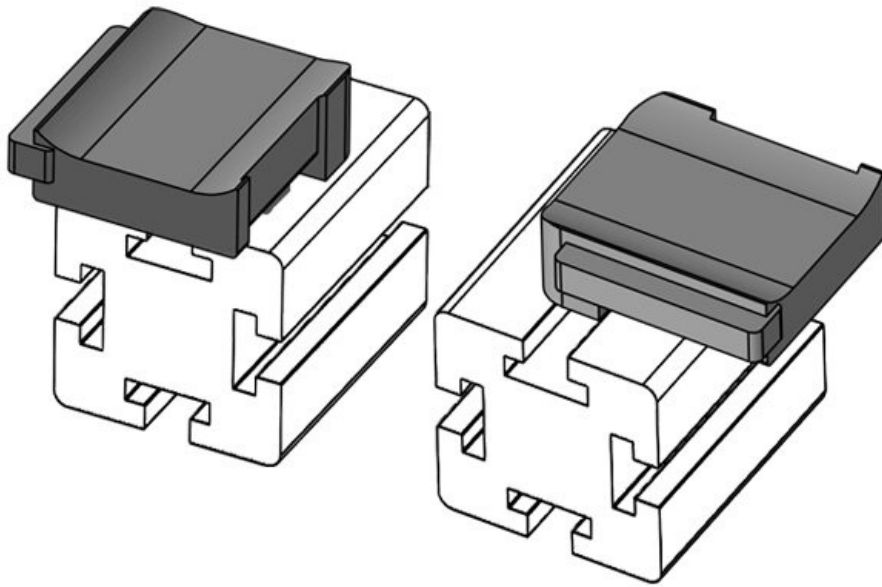

KBH-R 36 item G6

Part No.	61063.9005	Mounting	19 mm
EAN	4251269333	height	
Package quantity	545		
Suitable for:	KLKB 300 x 17, KLB 15, KLB 20, KLB 25		
Length	43 mm		
Width	36,5 mm		
Height	24,5 mm		

KBH-R 12 MayTec PG40 G8.3

Part No.	61065	Mounting height	16,5 mm
EAN	4251269333569		
Package quantity	10		
Suitable for:	KLKB 200 x 13, KLB 10, KLB 15		
Length	34 mm		
Width	13,5 mm		
Height	24,5 mm		

KBH-R 12 MayTec PG40 G8.3

Part No.	61065.9005	Mounting height	16,5 mm
EAN	4251269333606		
Package quantity	50		
Suitable for:	KLKB 200 x 13, KLB 10, KLB 15		
Length	34 mm		
Width	13,5 mm		
Height	24,5 mm