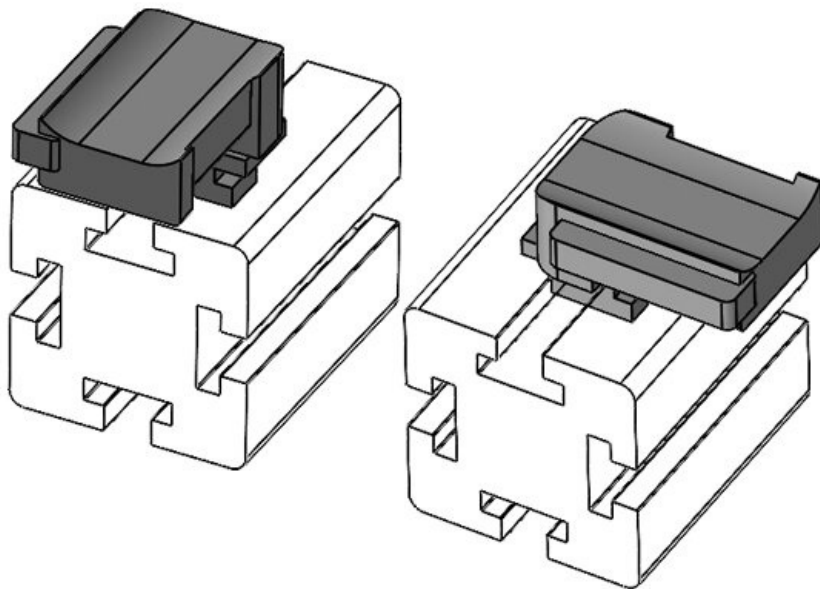

KBH-R 24 MayTec PG40 G8.3

Part No.	61066.9005	Mounting	18 mm
EAN	4251269333	height	
	613		
Package quantity	50		
Suitable for:	KLKB 200 x 13, KLB 10, KLB 15, KLB 20		
Length	38 mm		
Width	24,5 mm		
Height	26 mm