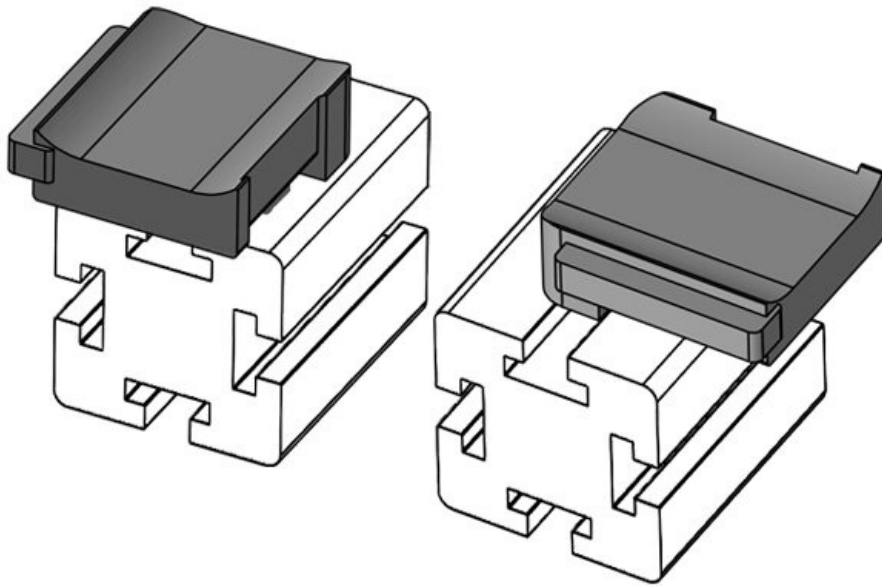

KBH-R 36-1 Bosch Rexroth G8

Part No.	61056	Mounting	19 mm
EAN	4251269331	height	
	558		
Package quantity	10		
Suitable for:	KLKB 300 x 17, KLB 15, KLB 20, KLB 25		
Length	43 mm		
Width	36,5 mm		
Height	22,5 mm