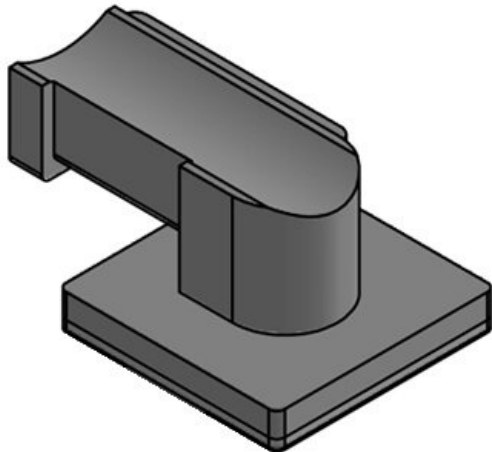

KBH-KS 12

Part No. **61080.9005**
EAN **4251269334**
894
Package quantity **50**
Suitable for: **KLKB 200 x 13, KLB 10, KLB 15**
Length **41 mm**
Width **27 mm**
Height **18 mm**