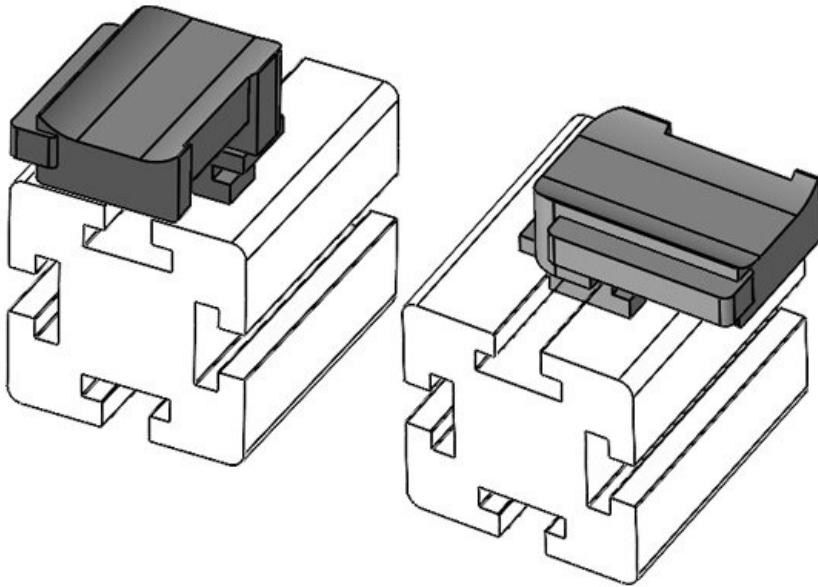

KBH-R 24 80/20 (40 x 40 mm)

Part No.	61089	Mounting	18 mm
EAN	4251269335	height	
	020		
Package quantity	10		
Suitable for:	KLKB 200 x 13, KLB 10, KLB 15, KLB 20		
Length	38 mm		
Width	24,5 mm		
Height	25 mm