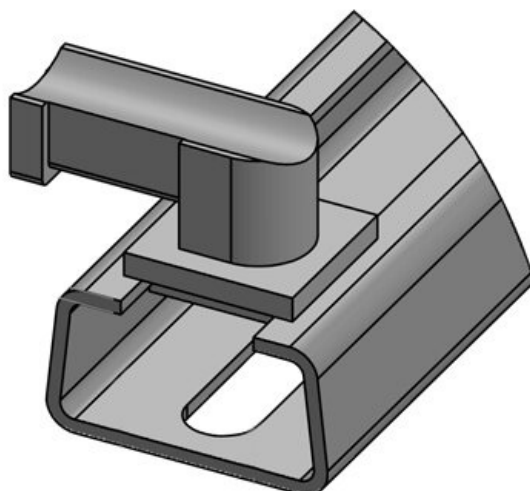

KBH-R 12 C

Part No.	61076	Mounting	16,5 mm
EAN	4251269334	height	
	771		
Package quantity	10		
Suitable for:	KLKB 200 x 13, KLB 10, KLB 15		
Length	38 mm		
Width	20 mm		
Height	21 mm