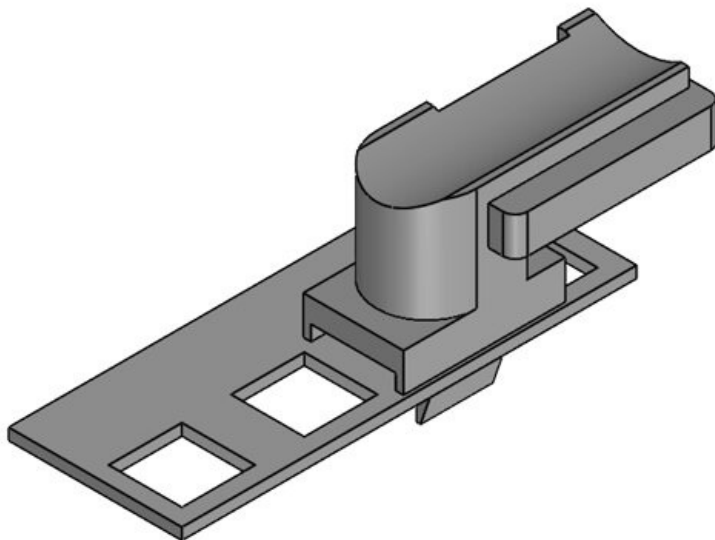

Part No.	61073	Mounting height	16,5 mm
EAN	4251269333		
Package quantity	10		
Suitable for:	KLKB 200 x 13, KLB 10, KLB 15		
Length	34 mm		
Width	13,5 mm		
Height	24,5 mm		

KBH-R 12 R G9.5