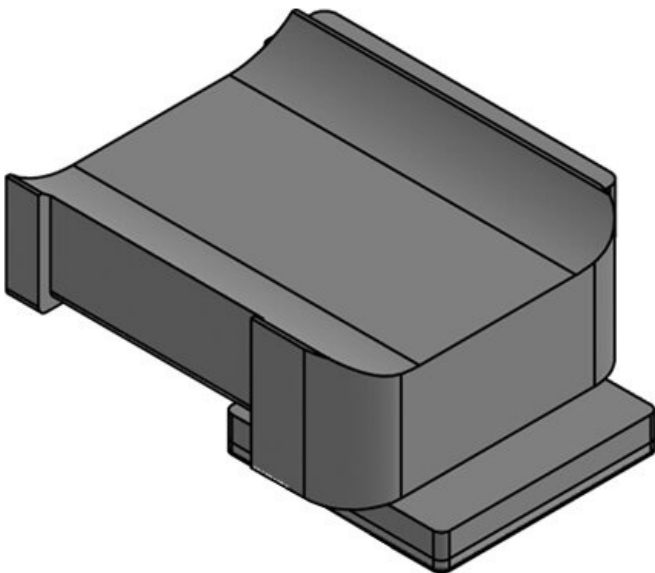

Part No. **61081.9005**
EAN **4251269334**
900
Package quantity **50**
Suitable for: **KLKB 200 x 13, KLB 10, KLB 15, KLB 20**
Length **45,5 mm**
Width **27 mm**
Height **19 mm**

KBH-KS 36

Part No. **61082**
EAN **4251269334**
870
Package quantity **10**
Suitable for: **KLKB 300 x**
17, KLB 15,
KLB 20, KLB
25
Length **50,5 mm**
Width **27 mm**
Height **20 mm**

KBH-KS 36

Part No. **61082.9005**
EAN **4251269334**
917
Package quantity **50**
Suitable for: **KLKB 300 x**
17, KLB 15,
KLB 20, KLB
25
Length **50,5 mm**
Width **27 mm**
Height **20 mm**

Part No. **61030** No. of screw **1**
EAN **4251269331** holes
350 Diam. of screw **5,3 mm**
Package **10** holes
quantity
Suitable for: **KLKB 200 x**
13, KLB 10,
KLB 15
Length **34 mm**
Width **13,5 mm**
Height **13,5 mm**