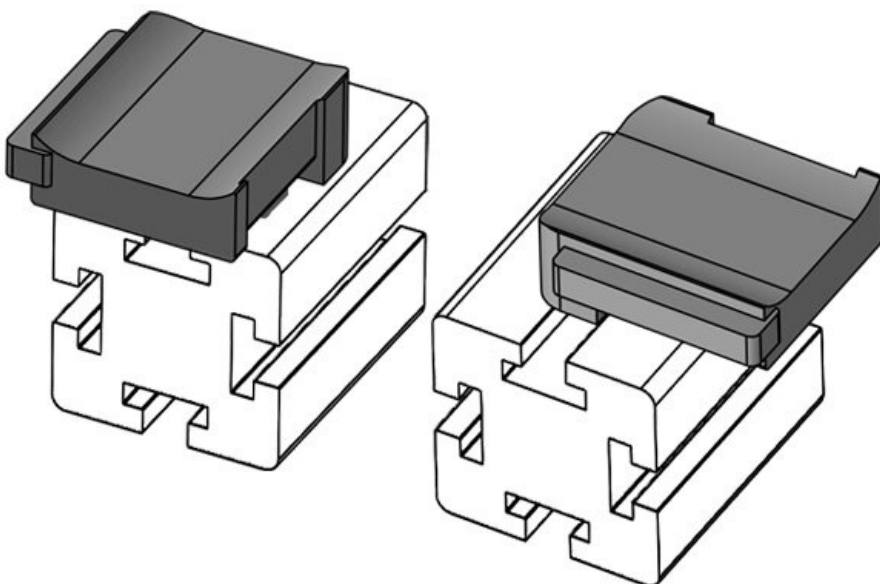

KBH-R 36 MiniTec G8

Part No.	61050.9005	Mounting	19 mm
EAN	4251269331	height	
	688		
Package quantity	50		
Suitable for:	KLKB 300 x 17, KLB 15, KLB 20, KLB 25		
Length	43 mm		
Width	36,5 mm		
Height	23 mm