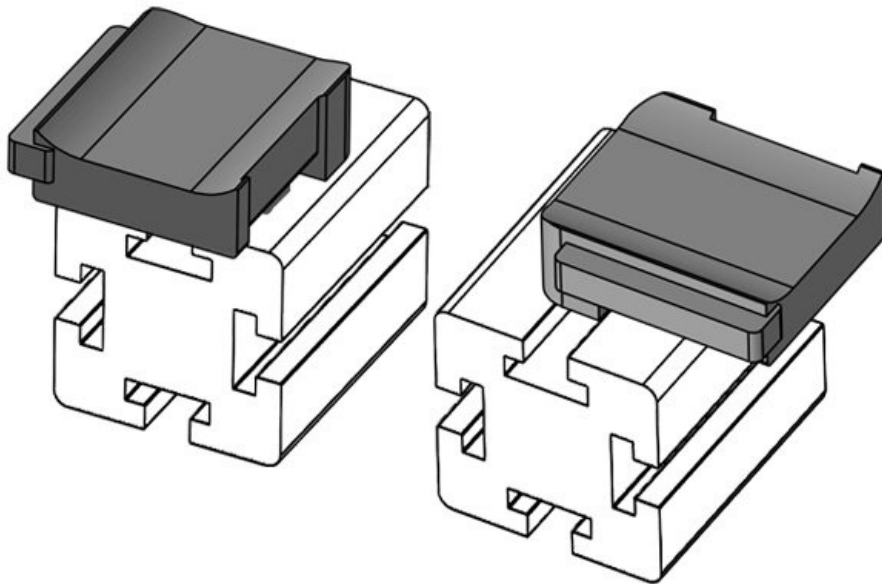

KBH-R 36 80/20 (25 x 25 mm)

Part No.	61086.9005	Mounting	19 mm
EAN	4251269334	height	
Package quantity	50		
Suitable for:	KLKB 300 x 17, KLB 15, KLB 20, KLB 25		
Length	43 mm		
Width	36,5 mm		
Height	24 mm		

KBH-R 12 80/20 (40 x 40 mm)

Part No.	61088	Mounting height	16,5 mm
EAN	4251269335013		
Package quantity	10		
Suitable for:	KLKB 200 x 13, KLB 10, KLB 15		
Length	34 mm		
Width	13,5 mm		
Height	21 mm		

KBH-R 12 80/20 (40 x 40 mm)

Part No.	61088.9005	Mounting height	16,5 mm
EAN	4251269335051		
Package quantity	50		
Suitable for:	KLKB 200 x 13, KLB 10, KLB 15		
Length	34 mm		
Width	13,5 mm		
Height	21 mm