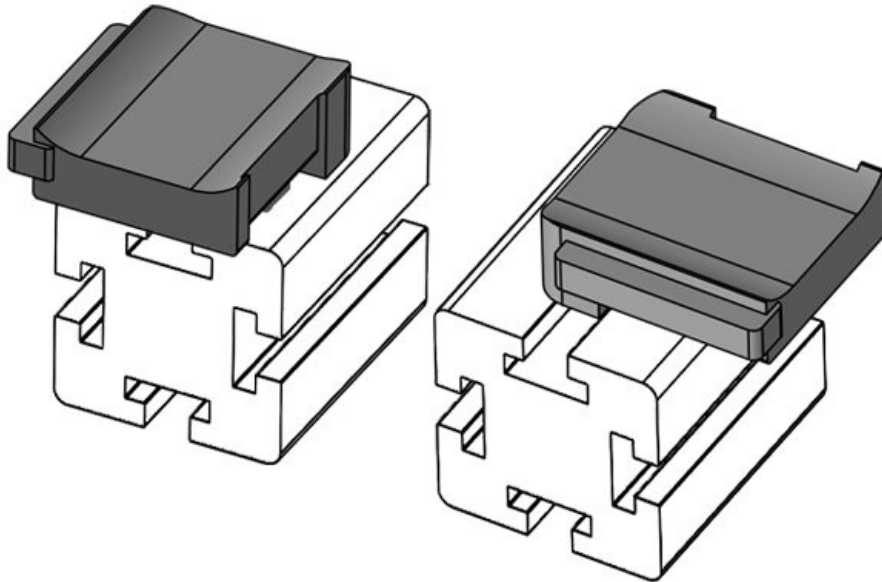

KBH-R 36 80/20 (40 x 40 mm)

Part No.	61090.9005	Mounting	19 mm
EAN	4251269335	height	
	075		
Package quantity	50		
Suitable for:	KLKB 300 x 17, KLB 15, KLB 20, KLB 25		
Length	43 mm		
Width	36,5 mm		
Height	26 mm		

KBH-R 12 MiniTec G8

Part No.	61048	Mounting height	16,5 mm
EAN	4251269331473		
Package quantity	10		
Suitable for:	KLKB 200 x 13, KLB 10, KLB 15		
Length	34 mm		
Width	13,5 mm		
Height	23 mm		

KBH-R 12 MiniTec G8

Part No.	61048.9005	Mounting height	16,5 mm
EAN	4251269331664		
Package quantity	50		
Suitable for:	KLKB 200 x 13, KLB 10, KLB 15		
Length	34 mm		
Width	13,5 mm		
Height	23 mm