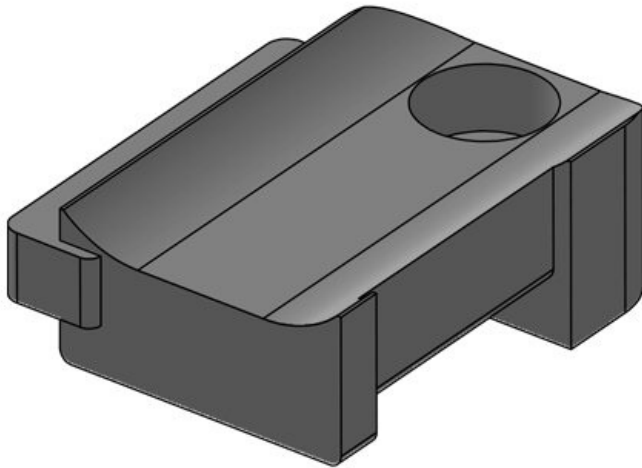

KBH-S 24 M5

Part No.	61031.9005	No. of screw	1
EAN	4251269331	holes	
	602	Diam. of screw	5,3 mm
Package quantity	50	holes	
Suitable for:	KLKB 200 x 13, KLB 10, KLB 15, KLB 20		
Length	38 mm		
Width	24,5 mm		
Height	14,8 mm