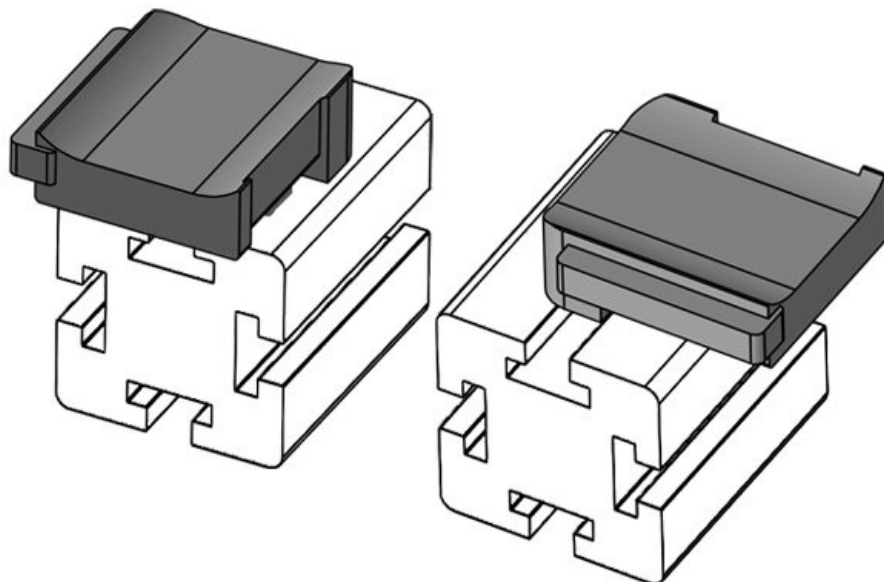

KBH-R 36 Bosch Rexroth G10

Part No.	61059	Mounting	19 mm
EAN	4251269331	height	
	589		
Package quantity	10		
Suitable for:	KLKB 300 x 17, KLB 15, KLB 20, KLB 25		
Length	43 mm		
Width	36,5 mm		
Height	26 mm