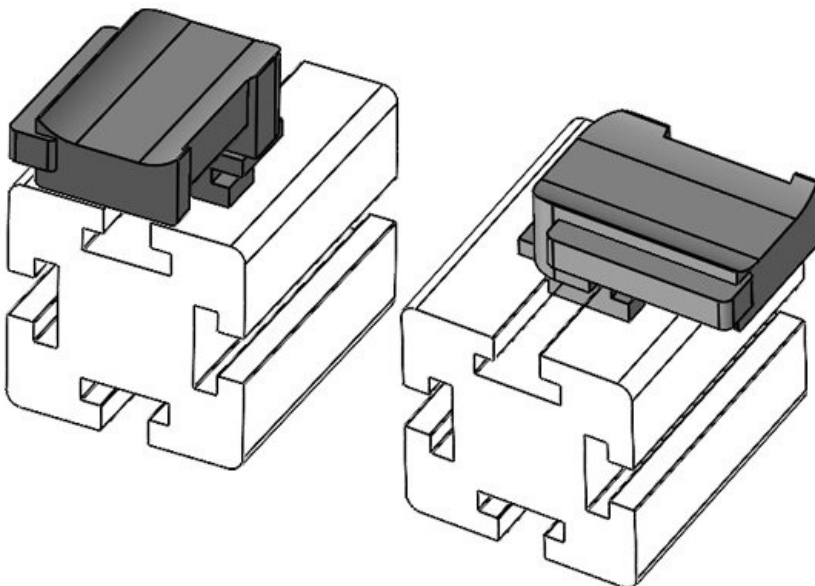

KBH-R 24 Bosch Rexroth G8

Part No. **61055.9005** Mounting height **18 mm**
EAN **4251269331732**
Package quantity **50**
Suitable for: **KLKB 200 x 13, KLB 10, KLB 15, KLB 20**
Length **38 mm**
Width **24,5 mm**
Height **22,5 mm**