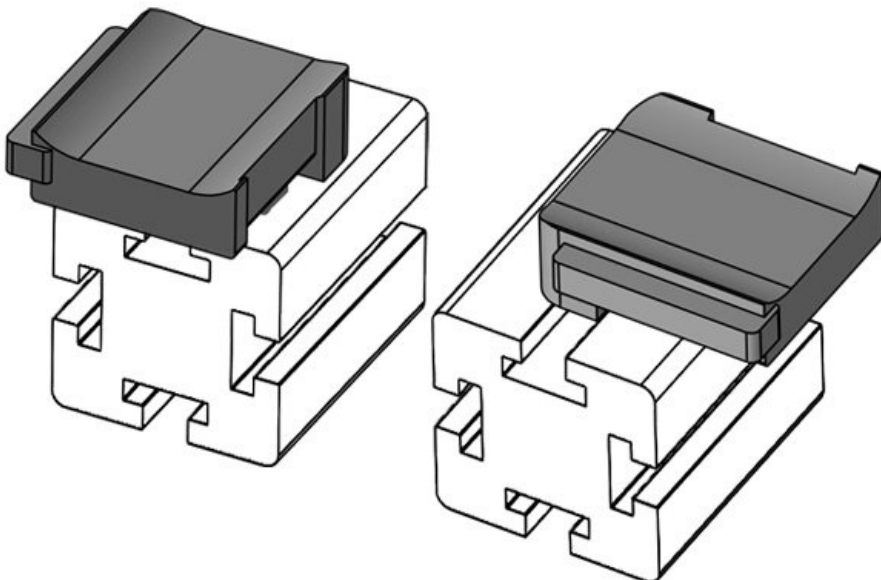

KBH-R 36 80/20 (40 x 40 mm)

Part No.	61090	Mounting	19 mm
EAN	4251269335	height	
	037		
Package quantity	10		
Suitable for:	KLKB 300 x 17, KLB 15, KLB 20, KLB 25		
Length	43 mm		
Width	36,5 mm		
Height	26 mm