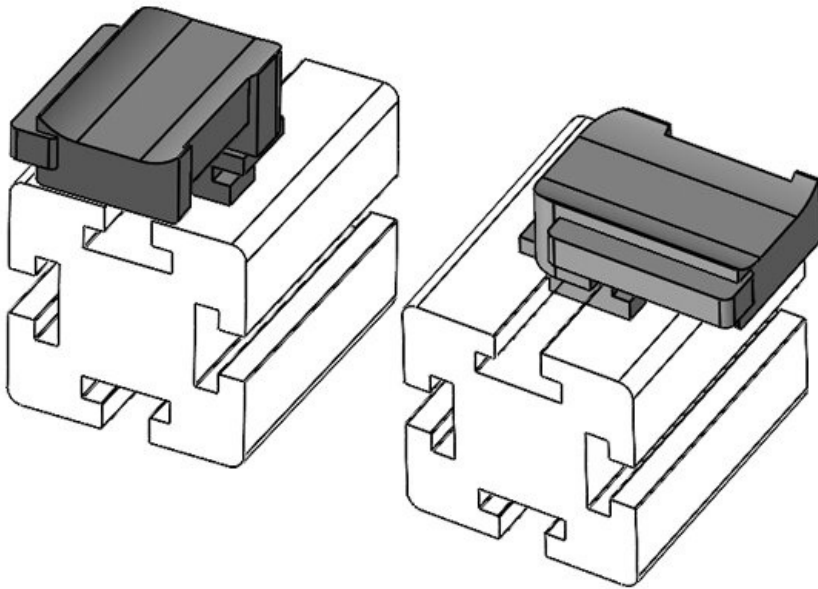

KBH-R 24 item G6

Part No.	61062.9005	Mounting	18 mm
EAN	4251269333	height	
Package quantity	50		
Suitable for:	KLKB 200 x 13, KLB 10, KLB 15, KLB 20		
Length	38 mm		
Width	24,5 mm		
Height	26 mm