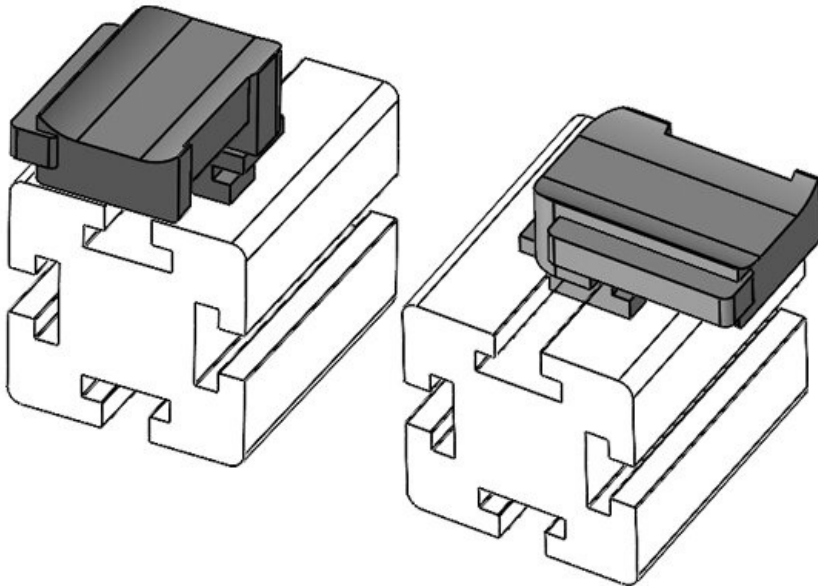

KBH-R 24 80/20 (40 x 40 mm)

Part No.	61089.9005	Mounting	18 mm
EAN	4251269335	height	
	068		
Package quantity	50		
Suitable for:	KLKB 200 x 13, KLB 10, KLB 15, KLB 20		
Length	38 mm		
Width	24,5 mm		
Height	25 mm