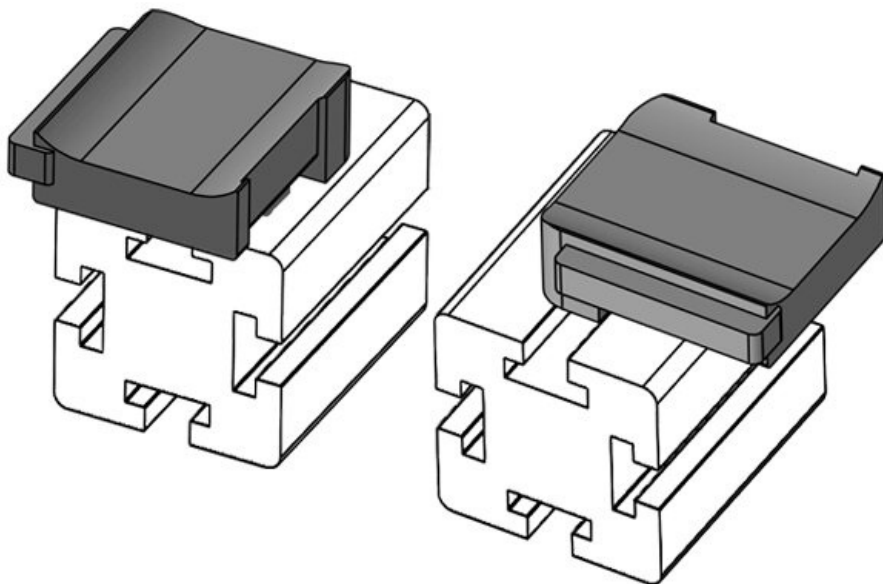

KBH-R 36 MayTec PG40 G8.3

Part No.	61067.9005	Mounting	19 mm
EAN	4251269333	height	
	620		
Package quantity	10		
Suitable for:	KLKB 300 x 17, KLB 15, KLB 20, KLB 25		
Length	43 mm		
Width	36,5 mm		
Height	24,5 mm