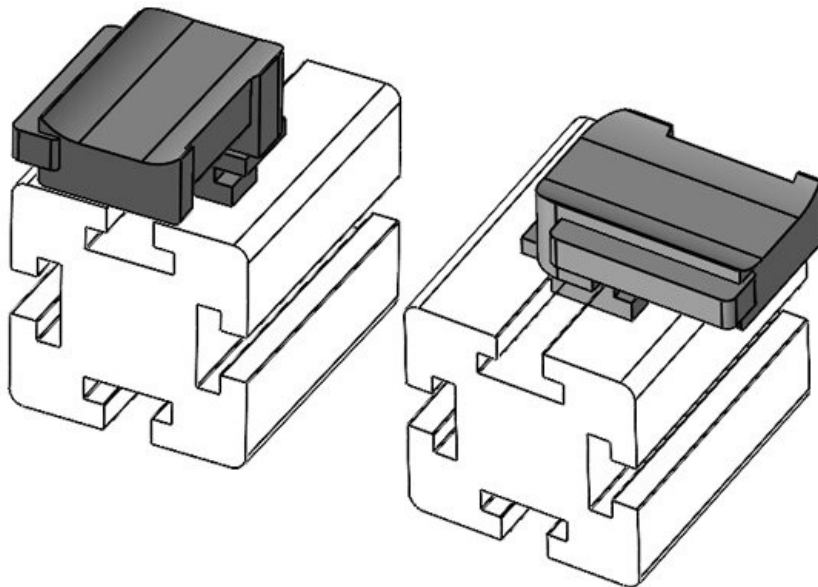

18 mm

Package quantity
Suitable for:

10
KLKB 200 x
13, KLB 10,
KLB 15, KLB
20

Length
Width
Height

38 mm
24,5 mm
23 mm

KBH-R 24 80/20 (25 x 25 mm)

Part No.
EAN

61085.9005
4251269334
986

Mounting height

18 mm

Package quantity
Suitable for:

50
KLKB 200 x
13, KLB 10,
KLB 15, KLB
20

Length
Width
Height

38 mm
24,5 mm
23 mm

KBH-R 36 80/20 (25 x 25 mm)

Part No.	61086	Mounting	19 mm
EAN	4251269334	height	
Package quantity	10		
Suitable for:	KLKB 300 x 17, KLB 15, KLB 20, KLB 25		
Length	43 mm		
Width	36,5 mm		
Height	24 mm		