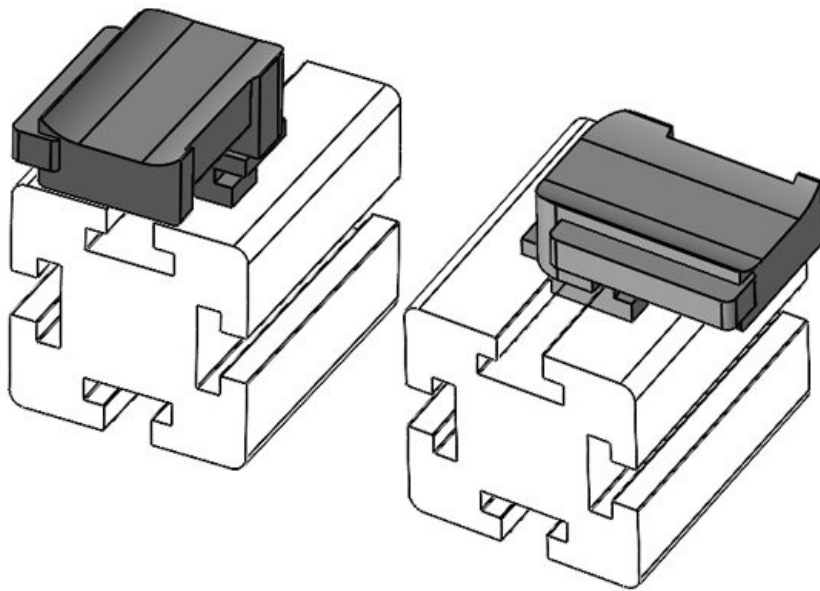

KBH-R 24 MiniTec G8

Part No.	61049.9005	Mounting	18 mm
EAN	4251269331	height	
	671		
Package quantity	50		
Suitable for:	KLKB 200 x 13, KLB 10, KLB 15, KLB 20		
Length	38 mm		
Width	24,5 mm		
Height	24 mm