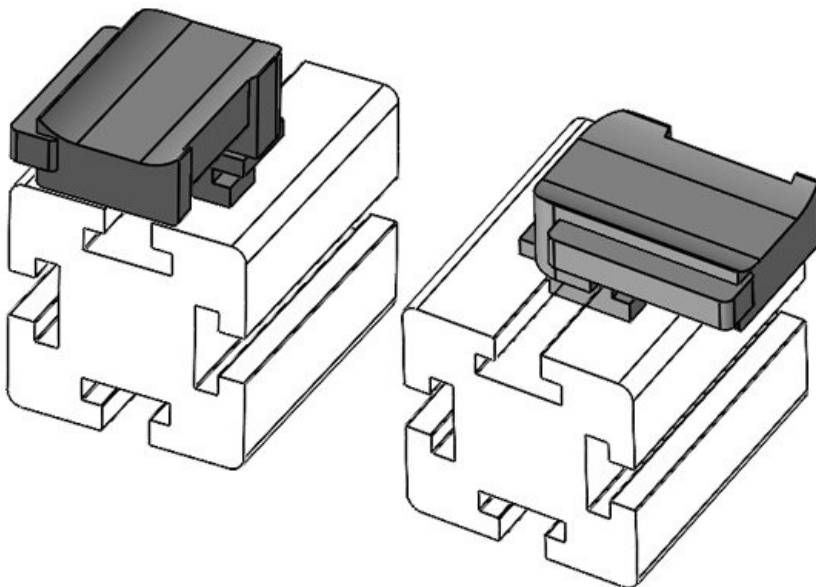

KBH-R 24 MayTec PG40 G8.3

Part No.	61066	Mounting	18 mm
EAN	4251269333	height	
Package quantity	576		
Suitable for:	KLKB 200 x 13, KLB 10, KLB 15, KLB 20		
Length	38 mm		
Width	24,5 mm		
Height	26 mm