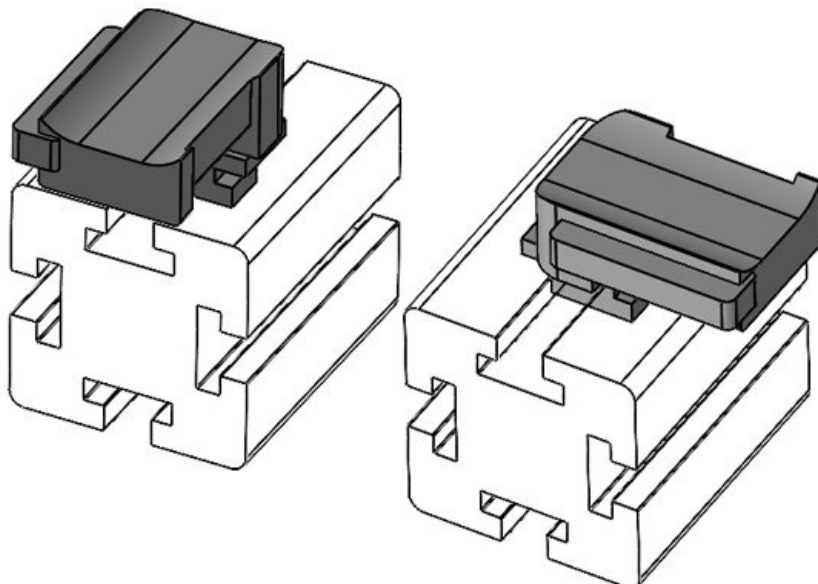

61052
4251269331
510

Mounting
height

18 mm

Package
quantity
Suitable for:

10
KLKB 200 x
13, KLB 10,
KLB 15, KLB
20

Length
Width
Height

38 mm
24,5 mm
26 mm

KBH-R 24 MiniTec / item G8