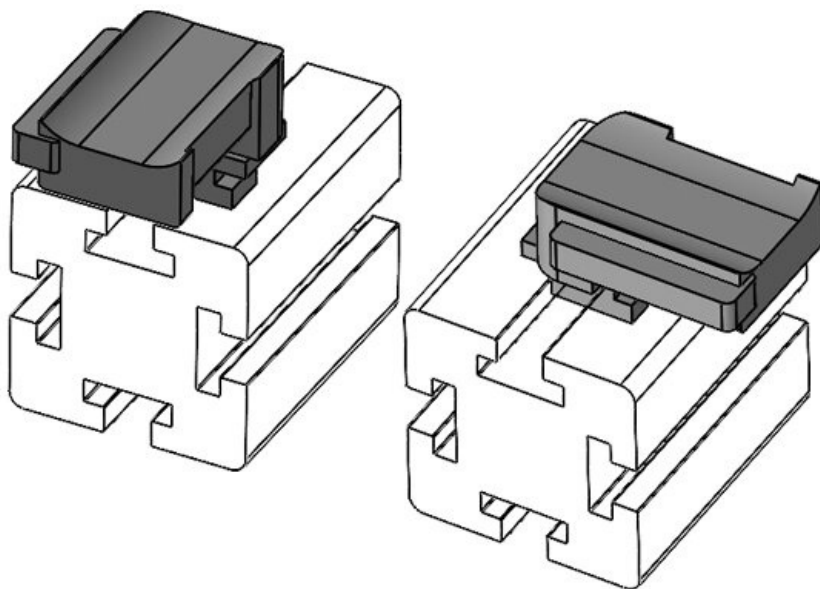

KBH-R 24 Bosch Rexroth G10

Part No.	61058.9005	Mounting	18 mm
EAN	4251269331	height	
	763		
Package quantity	50		
Suitable for:	KLKB 200 x 13, KLB 10, KLB 15, KLB 20		
Length	38 mm		
Width	24,5 mm		
Height	26 mm