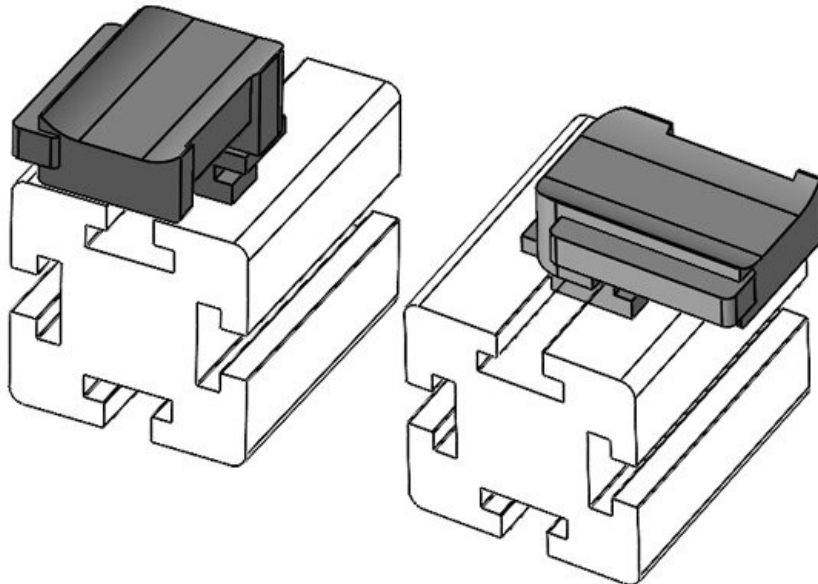

Part No.
EAN
Package quantity
Suitable for:

61051.9005
4251269331695
50
KLKB 200 x 13, KLB 10, KLB
15
34 mm
13,5 mm
24,5 mm

Mounting height

16,5 mm

Length
Width
Height

KBH-R 24 MiniTec / item G8

Part No.
EAN