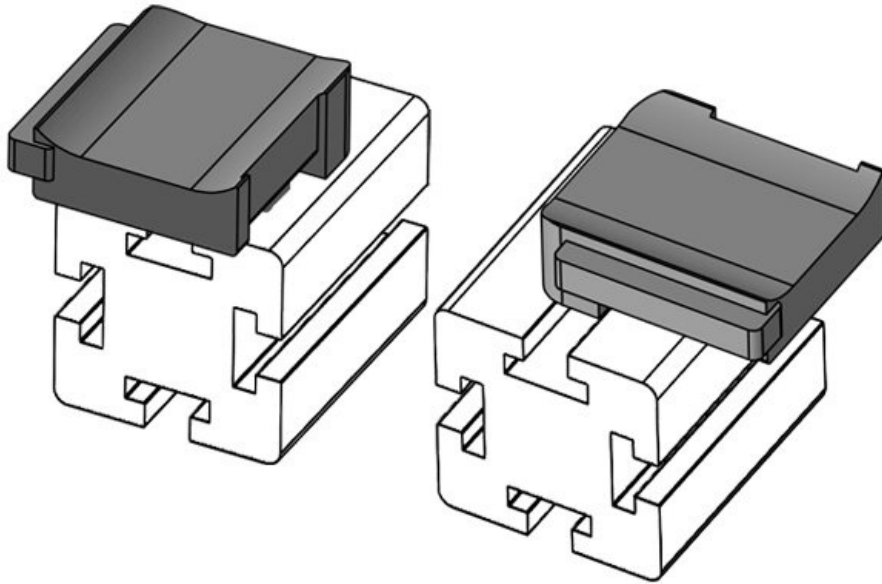

Mounting height

18 mm

Package quantity
Suitable for:

50
KLKB 200 x
13, KLB 10,
KLB 15, KLB
20

Length
Width
Height

38 mm
24,5 mm
23 mm

KBH-R 36 80/20 (25 x 25 mm)

Part No.	61086	Mounting	19 mm
EAN	4251269334	height	
Package quantity	10		
Suitable for:	KLKB 300 x 17, KLB 15, KLB 20, KLB 25		
Length	43 mm		
Width	36,5 mm		
Height	24 mm		