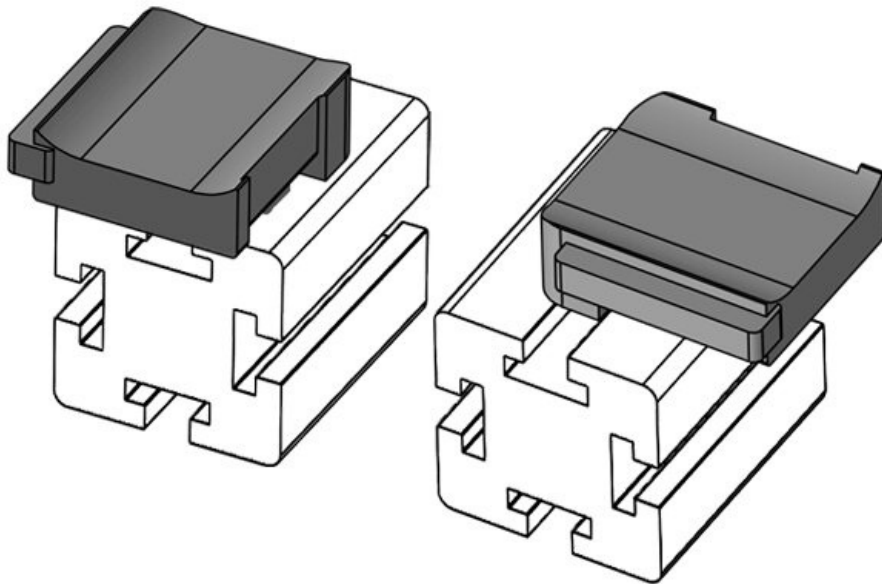

KBH-R 36 Bosch Rexroth G8

Part No.	61056.9005	Mounting	19 mm
EAN	4251269331	height	
	749		
Package quantity	50		
Suitable for:	KLKB 300 x 17, KLB 15, KLB 20, KLB 25		
Length	43 mm		
Width	36,5 mm		
Height	22,5 mm		

KBH-R 12 Bosch Rexroth G10

Part No.	61057	Mounting height	16,5 mm
EAN	4251269331565		
Package quantity	10		
Suitable for:	KLKB 200 x 13, KLB 10, KLB 15		
Length	34 mm		
Width	13,5 mm		
Height	26 mm		

KBH-R 12 Bosch Rexroth G10

Part No.	61057.9005	Mounting height	16,5 mm
EAN	4251269331756		
Package quantity	50		
Suitable for:	KLKB 200 x 13, KLB 10, KLB 15		
Length	34 mm		
Width	13,5 mm		
Height	26 mm