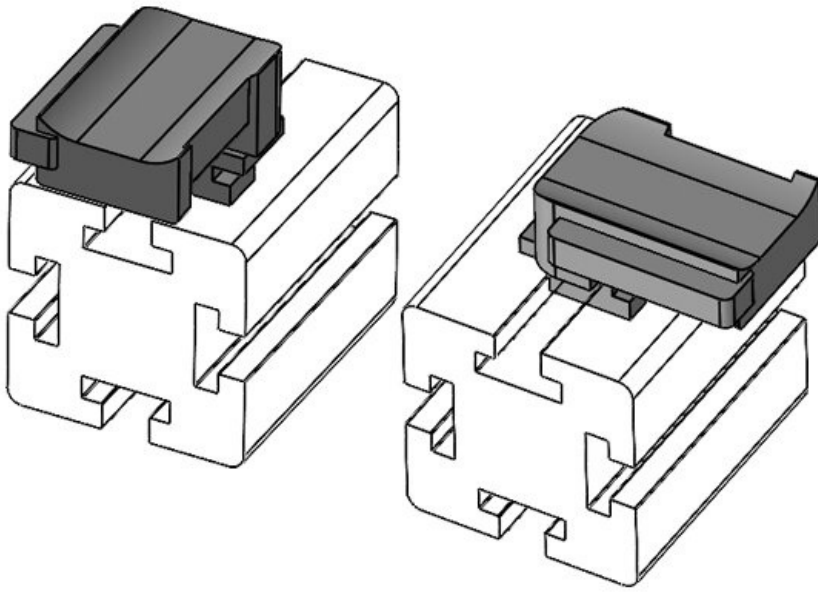

KBH-R 24 item G6

Part No.	61062	Mounting	18 mm
EAN	4251269333	height	
Package quantity	10		
Suitable for:	KLKB 200 x 13, KLB 10, KLB 15, KLB 20		
Length	38 mm		
Width	24,5 mm		
Height	26 mm