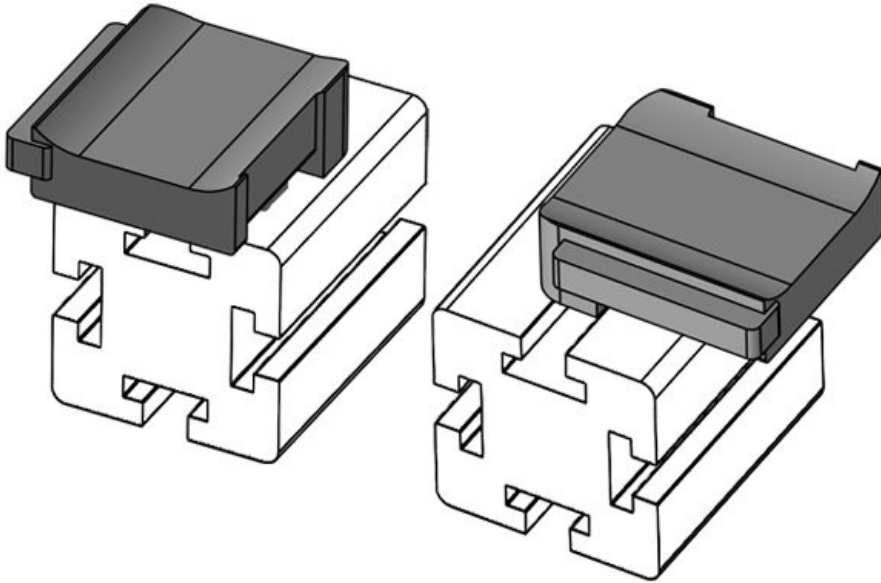

KBH-R 36 Bosch Rexroth G10

Part No.	61059.9005	Mounting	19 mm
EAN	4251269331	height	
	770		
Package quantity	50		
Suitable for:	KLKB 300 x 17, KLB 15, KLB 20, KLB 25		
Length	43 mm		
Width	36,5 mm		
Height	26 mm		

---

icotek®
smart cable management