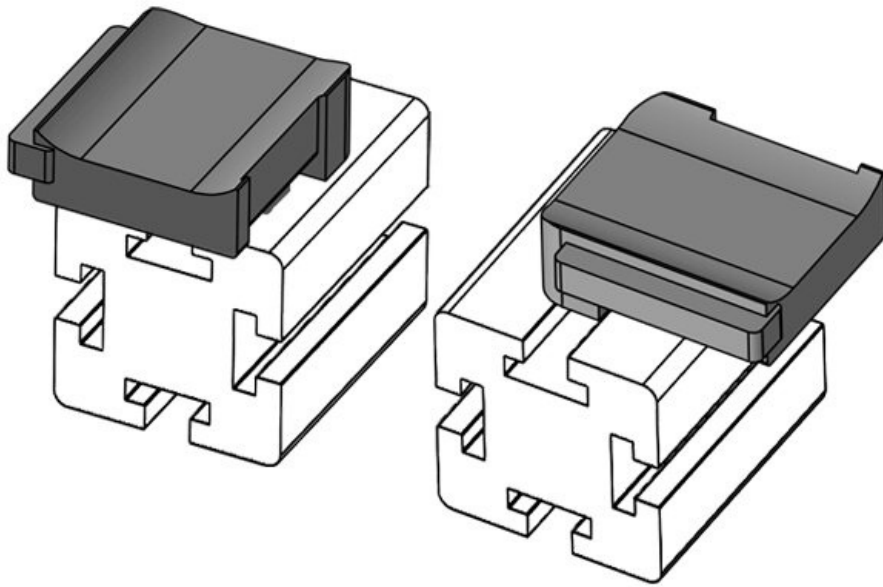

KBH-R 36 MiniTec / item G8

Part No.	61053	Mounting	19 mm
EAN	4251269331	height	
Package quantity	527		
Suitable for:	10		
	KLKB 300 x 17, KLB 15, KLB 20, KLB 25		
Length	43 mm		
Width	36,5 mm		
Height	24,5 mm