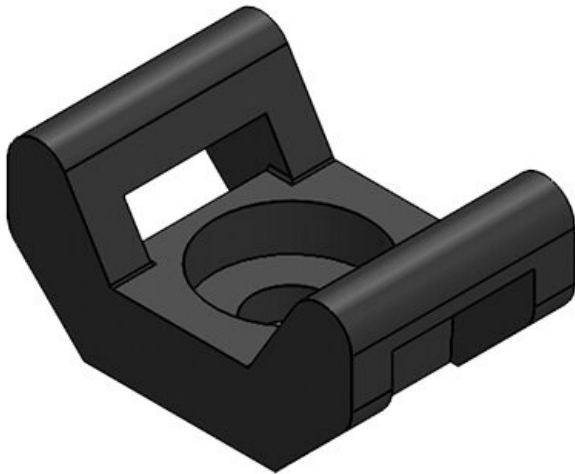

KBH-S 36-2 M5

Part No.	61033	No. of screw	2
EAN	4251269331	holes	
	381	Diam. of screw	5,3 mm
Package quantity	10	holes	
Suitable for:	KLKB 300 x 17, KLB 15, KLB 20, KLB 25		
Length	43 mm		
Width	36,5 mm		
Height	16 mm		

KBH-S 36-2 M5

Part No.	61033.9005	No. of screw	2
EAN	4251269331	holes	
	626	Diam. of screw	5,3 mm
Package quantity	50	holes	
Suitable for:	KLKB 300 x 17, KLB 15, KLB 20, KLB 25		
Length	43 mm		
Width	36,5 mm		
Height	16 mm		

KBH-S

Part No. **61019**
EAN **4251269315**
909
Package **100**
quantity
Suitable for: **KLKB 200 ×**
7, KLKB 200
× 13, KLB 10
No. of screw **1**
holes
Diam. of screw **5,3 mm**
holes

KBH-SB

Part No. **61002**
EAN **4251269315**
824
Package **100**
quantity
Suitable for: **KLKB 200 ×**
7
No. of screw **1**
holes
Diam. of screw **5,3 mm**
holes