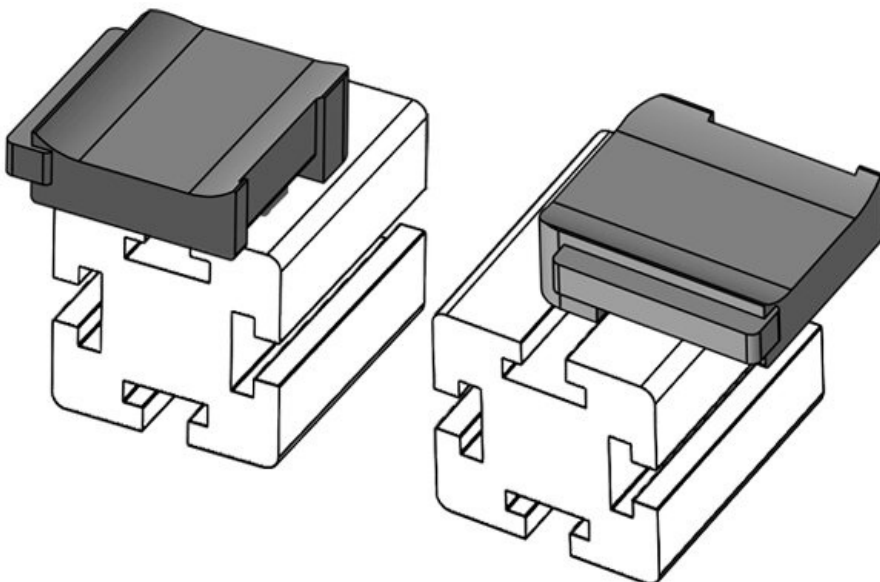

KBH-R 36 item G6

Part No.	61063	Mounting	19 mm
EAN	4251269333	height	
Package quantity	10		
Suitable for:	KLKB 300 x 17, KLB 15, KLB 20, KLB 25		
Length	43 mm		
Width	36,5 mm		
Height	24,5 mm