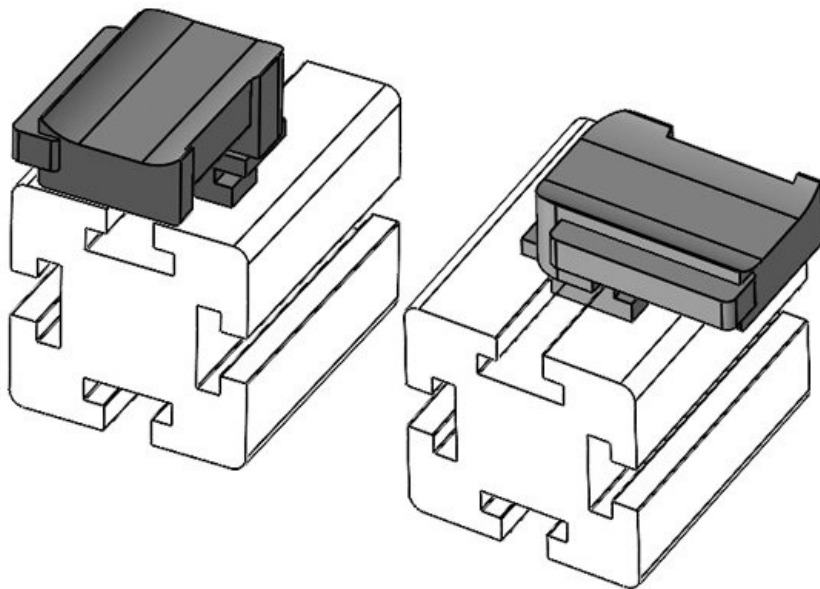

KBH-R 24 Bosch Rexroth G10

Part No.	61058	Mounting	18 mm
EAN	4251269331	height	
	572		
Package quantity	10		
Suitable for:	KLKB 200 x 13, KLB 10, KLB 15, KLB 20		
Length	38 mm		
Width	24,5 mm		
Height	26 mm