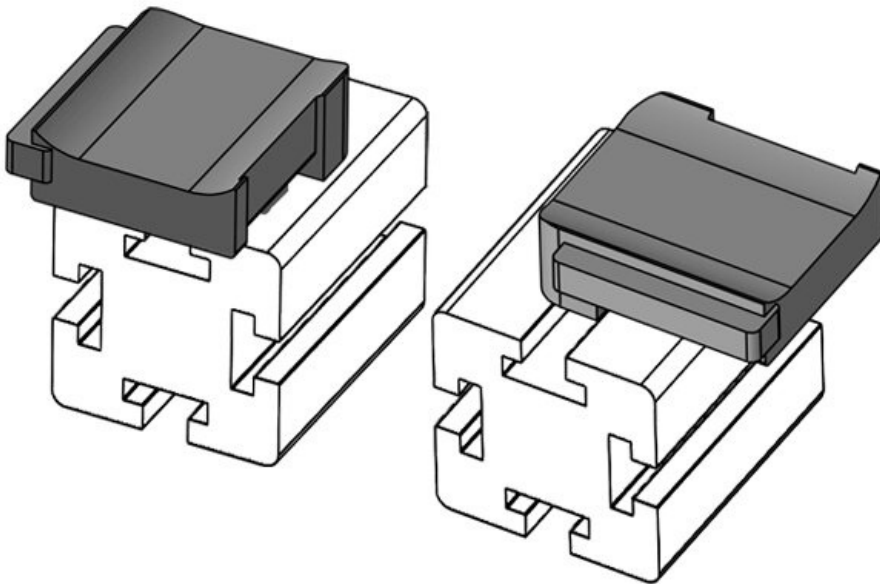

KBH-R 36 MiniTec G8

Part No.	61050	Mounting	19 mm
EAN	4251269331	height	
	497		
Package quantity	10		
Suitable for:	KLKB 300 x 17, KLB 15, KLB 20, KLB 25		
Length	43 mm		
Width	36,5 mm		
Height	23 mm