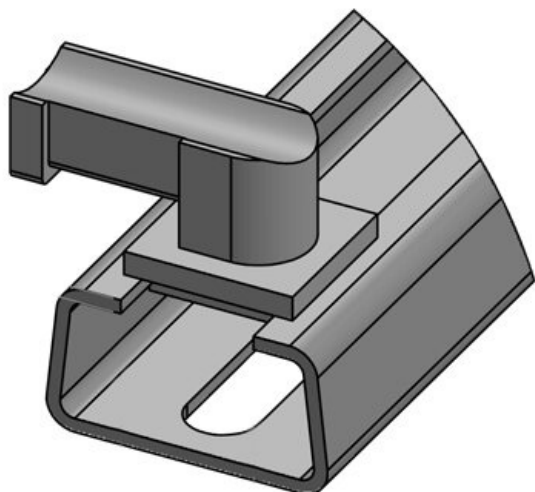

KBH-R 12 C

Part No.	61076.9005	Mounting height	16,5 mm
EAN	4251269334		
Package quantity	818		
Suitable for:	50		
	KLKB 200 x 13, KLB 10, KLB 15		
Length	38 mm		
Width	20 mm		
Height	21 mm		

KBH 24 SC M4

Part No.	61071	Mounting height	14,8 mm
EAN	4251269333682		
Package quantity	10		
Suitable for:	KLKB 200 x 13, KLB 10, KLB 15, KLB 20		
Length	46 mm		
Width	22,5 mm		
Height	21,3 mm		

KBH-R 24 C

Part No.	61077	Mounting height	17,8 mm
EAN	4251269334788		
Package quantity	10		
Suitable for:	KLKB 200 x 13, KLB 10, KLB 15, KLB 20		
Length	42,5 mm		
Width	20 mm		
Height	22,3 mm		

KBH-R 24 C

Part No.	61077.9005	Mounting height	17,8 mm
EAN	4251269334825		
Package quantity	50		
Suitable for:	KLKB 200 x 13, KLB 10, KLB 15, KLB 20		
Length	42,5 mm		
Width	20 mm		
Height	22,3 mm		

KBH-R 36 C

Part No.	61078	Mounting height	19 mm
EAN	4251269334795		
Package quantity	10		
Suitable for:	KLKB 200 x 13, KLB 10, KLB 15, KLB 20		
Length	47,5 mm		
Width	20 mm		
Height	23,5 mm