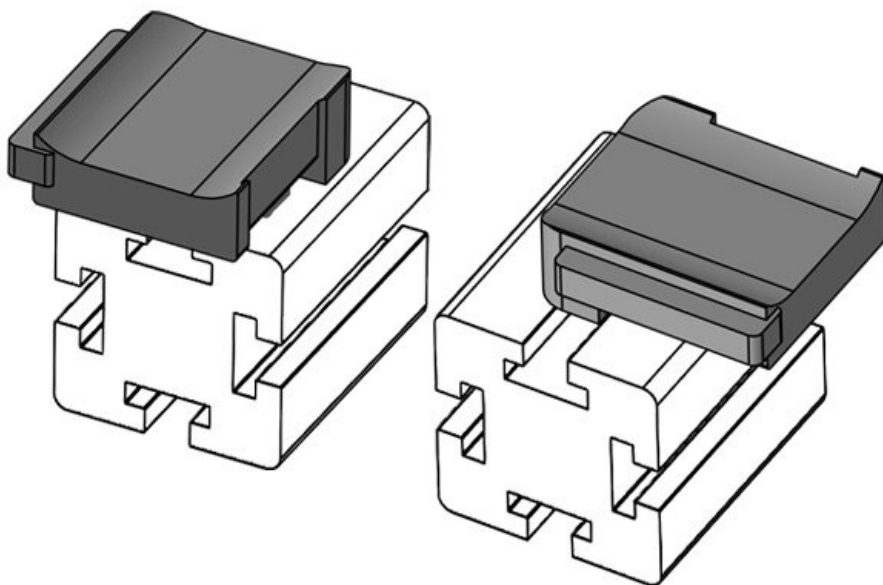

KBH-R 36 MayTec PG40 G8.3

Part No.	61067	Mounting	19 mm
EAN	4251269333	height	
	583		
Package quantity	10		
Suitable for:	KLKB 300 x 17, KLB 15, KLB 20, KLB 25		
Length	43 mm		
Width	36,5 mm		
Height	24,5 mm