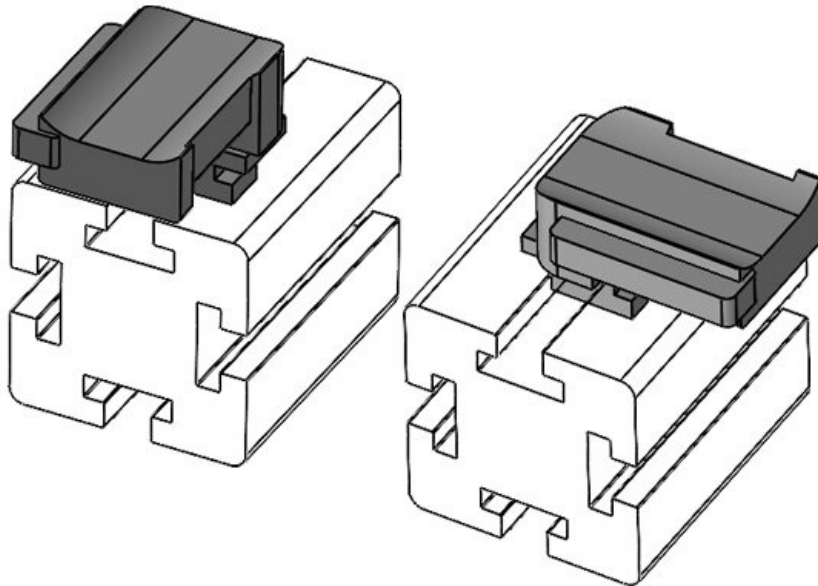

61084.9005
4251269334979
50
KLKB 200 x 13, KLB 10, KLB
15
34 mm
13,5 mm
19 mm

Mounting height

16,5 mm

Length
Width
Height

KBH-R 24 80/20 (25 x 25 mm)

Part No.
EAN

61085
4251269334
948

Mounting height