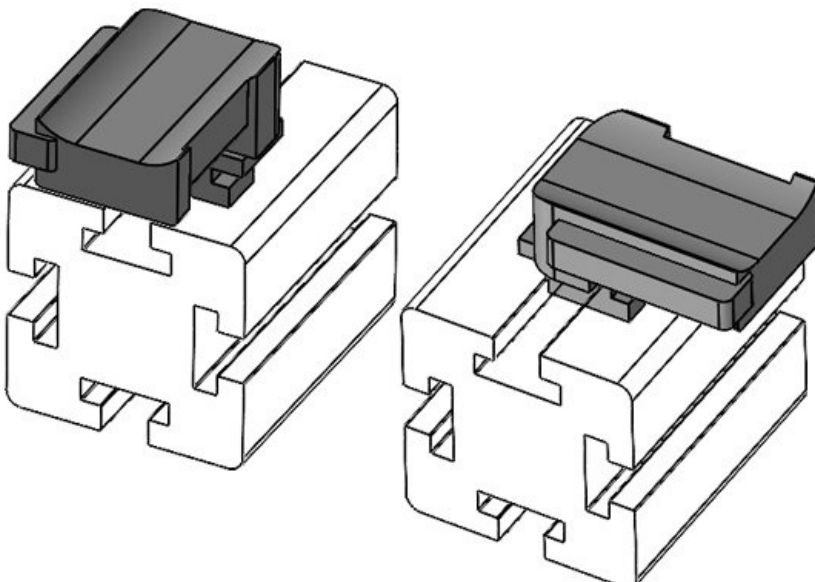

KBH-R 24 MiniTec G8

Part No.	61049	Mounting	18 mm
EAN	4251269331	height	
	480		
Package quantity	10		
Suitable for:	KLKB 200 x 13, KLB 10, KLB 15, KLB 20		
Length	38 mm		
Width	24,5 mm		
Height	24 mm