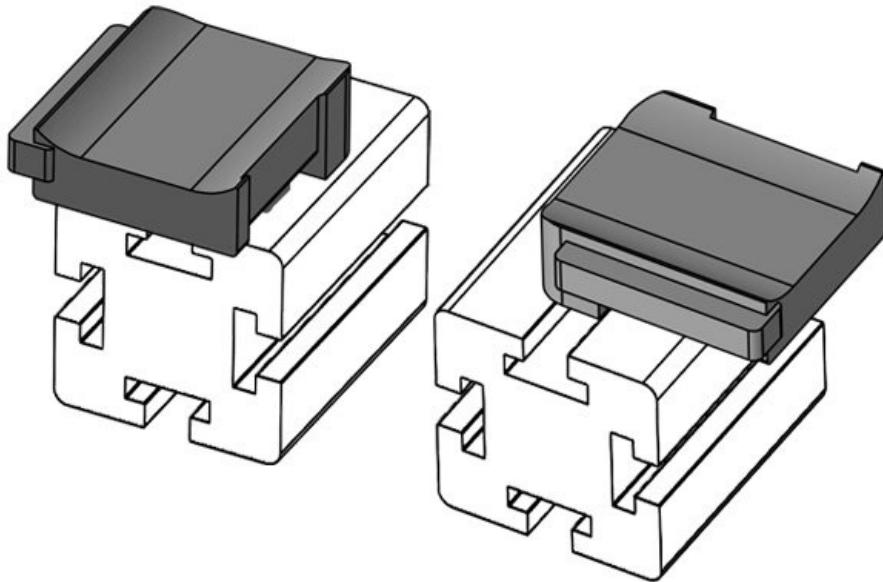

KBH-R 36 MiniTec / item G8

Part No.	61053.9005	Mounting	19 mm
EAN	4251269331	height	
Package quantity	718		
Suitable for:	50		
	KLKB 300 x 17, KLB 15, KLB 20, KLB 25		
Length	43 mm		
Width	36,5 mm		
Height	24,5 mm		

KBH-R 12 item G6

Part No.	61061	Mounting height	16,5 mm
EAN	4251269333484		
Package quantity	10		
Suitable for:	KLKB 200 x 13, KLB 10, KLB 15		
Length	34 mm		
Width	13,5 mm		
Height	24,5 mm		

KBH-R 12 item G6

Part No.	61061.9005	Mounting height	16,5 mm
EAN	4251269333521		
Package quantity	50		
Suitable for:	KLKB 200 x 13, KLB 10, KLB 15		
Length	34 mm		
Width	13,5 mm		
Height	24,5 mm