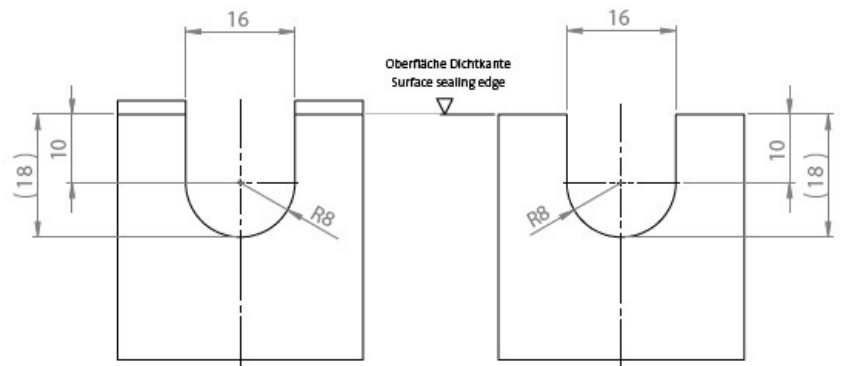

Housing without tongue and groove system

Ausbruch mit Nut

Cut-out with groove

Ausbruch ohne Nut

Cut-out without groove

Specifications

IP rating (EN 60529)	IP54
Material	Elastomer
Flame class	UL94-V0, self-extinguishing
Operating temperature	-40 C° to 100 C°
Properties	UV-resistant, silicone free, halogen free
Mounting options	Snap-in
Mounting height	5 mm