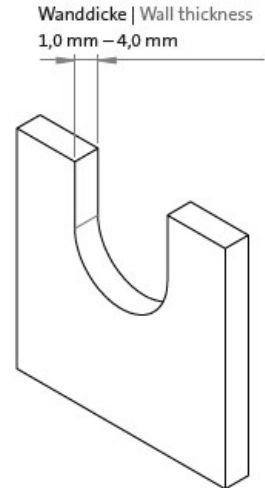

UV
ISO 4892-2A

RoHS
compliant

REACH
COMPLIANCE

Made in
Germany

Ausbruch | Cut-out

Gehäuse mit Nut – Federsystem

Housing with tongue and groove system

Gehäuse ohne Nut - Federsystem

Housing without tongue and groove system

Ausbruch mit Nut

Cut-out with groove

Ausbruch ohne Nut

Cut-out without groove

Specifications

IP rating (EN 60529)	IP54
Material	Elastomer
Flame class	UL94-V0, self-extinguishing
Operating temperature	-40 C° to 100 C°
Properties	UV-resistant, silicone free, halogen free
Mounting options	Snap-in
Mounting height	5 mm

Advantages & benefits

- Allows the routing and sealing of cables that can vary in diameter up to 2 mm
- Simple, tool-free assembly
- Can be used for cable diameters from 4 to 11mm
- Protection class up to IP54 (if the grommet is selected correctly and depending on the enclosure properties)
- Cost-effective solution