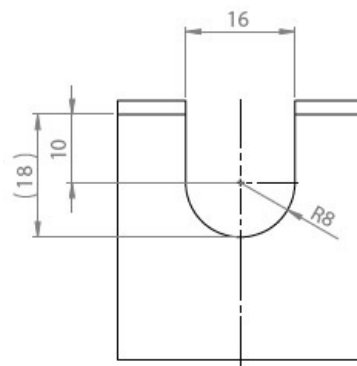

UV
ISO 4892-2A

RoHS
compliant

REACH
COMPLIANCE

Made in
Germany

Ausbruch | Cut-out

Gehäuse mit Nut – Federsystem

Housing with tongue and groove system

Gehäuse ohne Nut - Federsystem

Housing without tongue and groove system

Ausbruch mit Nut

Cut-out with groove

Ausbruch ohne Nut

Cut-out without groove

Specifications

IP rating (EN 60529)	IP54
Material	Elastomer
Flame class	UL94-V0, self-extinguishing
Operating temperature	-40 C° to 100 C°
Properties	UV-resistant, silicone free, halogen free
Mounting options	Snap-in
Mounting height	5 mm