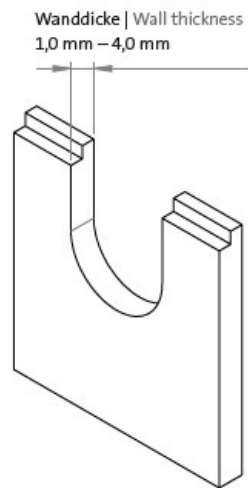

UT | Split U-shaped cable grommet

for cables with connectors, tool-free assembly / up to IP54

The UT cable grommet is an U-shaped cable bushing and makes it possible to route single pre-connectorised cables as well as standard cables with a diameter range of 4 to 11 mm into enclosures.

UV
ISO 4892-2A

RoHS
compliant

REACH
COMPLIANCE

Made in
Germany

Ausbruch | Cut-out

Gehäuse mit Nut – Federsystem

Housing with tongue and groove system

Gehäuse ohne Nut - Federsystem

Housing without tongue and groove system

Ausbruch mit Nut

Cut-out with groove

Ausbruch ohne Nut

Cut-out without groove

Specifications

IP rating (EN 60529)	IP54
Material	Elastomer
Flame class	UL94-V0, self-extinguishing
Operating temperature	-40 C° to 100 C°
Properties	UV-resistant, silicone free, halogen free
Mounting options	Snap-in
Mounting height	5 mm

Advantages & benefits

- Allows the routing and sealing of cables that can vary in diameter up to 2 mm
- Simple, tool-free assembly
- Can be used for cable diameters from 4 to 11mm
- Protection class up to IP54 (if the grommet is selected correctly and depending on the enclosure properties)
- Cost-effective solution