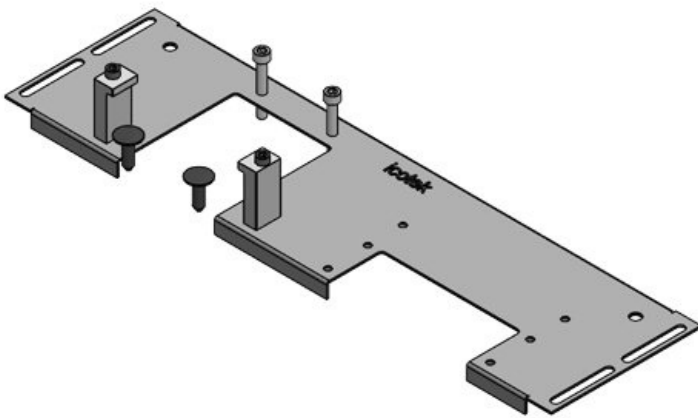

KDR-VX25-1000-44307

Part No.	44307	For enclosure width	1.000 mm
EAN	4251269336	Sight size of base opening	402 mm
Package quantity	1	Division bar	yes
Length	438 mm	Suitable for cable entry systems:	1 × KEL-JUMBO 1 | 1 × KEL-U 24 / KEL-FA 24 / KEL-QUICK 24 / KEL-DPR 24
Width	120 mm		
Height	12 mm		
Total length gland plate	438 mm	Suitable for enclosure	Rittal VX25