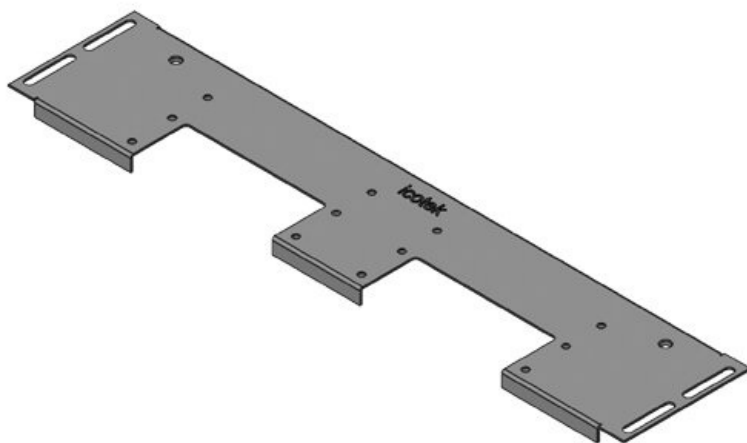

The threaded mounting holes for the KEL frames are already integrated. Cut-outs which are no longer required are closed with [BPM](#) or [BPK](#) blank plates.

The KDR-VX25 gland plate is designed for Rittal VX25 enclosures. Other sizes are also available on request.

## Specifications

<b>IP rating (EN 60529)</b>	IP54
<b>Material</b>	Base plate: Steel, zinc plated
<b>Flame class</b>	UL94-V0, self-extinguishing
<b>Properties</b>	silicone free, halogen free
<b>Mounting options</b>	Screw type mounting

## Advantages & benefits

- Easy assembly of KEL-U, KEL-FA, KEL-QUICK, KEL-DPR, KEL-JUMBO
- Prepared for the assembly of KDR-EMC-PFM
- Threaded pull-through for earthing tape integrated
- Ideal for maintenance and retrofitting
- Reserve can be scheduled
- Space-saving solution
- No additional sheet metal work required
- Very large connectors can be inserted with ease

## Product types & sizes

KDR-VX25-600-44300

Part No.	<b>44300</b>	For enclosure	<b>600 mm</b>
EAN	<b>4251269336</b>	width	
	<b>430</b>	Sight size of	<b>452 mm</b>
Package	<b>1</b>	base opening	
quantity		Suitable for	<b>2 x KEL-U 24</b>
Length	<b>488 mm</b>	cable entry	<b>/ KEL-FA 24 /</b>
Width	<b>100 mm</b>	systems:	<b>KEL-QUICK</b>
Height	<b>12 mm</b>		<b>24 / KEL-DPR</b>
Total length	<b>488 mm</b>		<b>24</b>
gland plate		Suitable for	<b>Rittal VX25</b>
		enclosure	