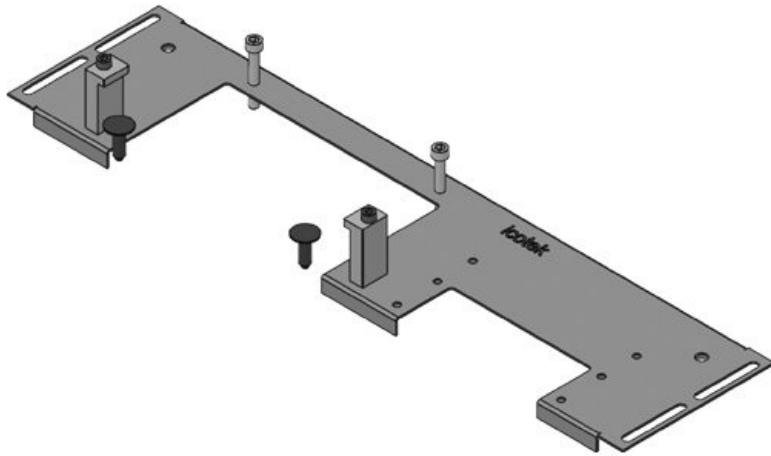

The threaded mounting holes for the KEL frames are already integrated. Cut-outs which are no longer required are closed with [BPM](#) or [BPK](#) blank plates.

The KDR-VX25 gland plate is designed for Rittal VX25 enclosures. Other sizes are also available on request.

## Advantages & benefits

- Easy assembly of KEL-U, KEL-FA, KEL-QUICK, KEL-DPR, KEL-JUMBO
- Prepared for the assembly of KDR-EMC-PFM
- Threaded pull-through for earthing tape integrated
- Ideal for maintenance and retrofitting
- Reserve can be scheduled
- Space-saving solution
- No additional sheet metal work required
- Very large connectors can be inserted with ease

## Product types & sizes

KDR-VX25-600-44300

Part No.	<b>44300</b>	For enclosure	<b>600 mm</b>
EAN	<b>4251269336</b>	width	
	<b>430</b>	Sight size of	<b>452 mm</b>
Package	<b>1</b>	base opening	
quantity		Suitable for	<b>2 x KEL-U 24</b>
Length	<b>488 mm</b>	cable entry	<b>/ KEL-FA 24 /</b>
Width	<b>100 mm</b>	systems:	<b>KEL-QUICK</b>
Height	<b>12 mm</b>		<b>24 / KEL-DPR</b>
Total length	<b>488 mm</b>		<b>24</b>
gland plate		Suitable for	<b>Rittal VX25</b>
		enclosure	

Part No.	<b>44301</b>	For enclosure width	<b>600 mm</b>
EAN	<b>4251269336</b>	Sight size of base opening	<b>452 mm</b>
Package quantity	<b>1</b>	Suitable for cable entry systems:	<b>1 × KEL-JUMBO 2   1 × KEL-U 24 / KEL-FA 24 / KEL-QUICK 24 / KEL-DPR 24</b>
Length	<b>488 mm</b>		
Width	<b>120 mm</b>		
Height	<b>12 mm</b>		
Total length gland plate	<b>488 mm</b>	Suitable for enclosure	<b>Rittal VX25</b>