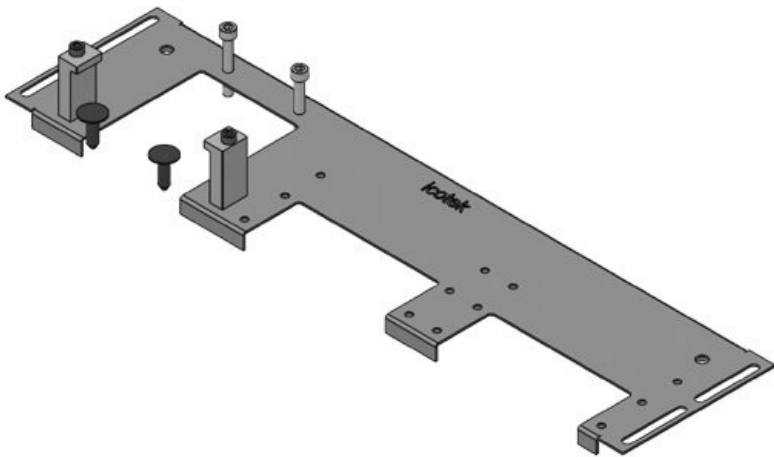

## Advantages & benefits

- Easy assembly of KEL-U, KEL-FA, KEL-QUICK, KEL-DPR, KEL-JUMBO
- Prepared for the assembly of KDR-EMC-PFM
- Threaded pull-through for earthing tape integrated
- Ideal for maintenance and retrofitting
- Reserve can be scheduled
- Space-saving solution
- No additional sheet metal work required
- Very large connectors can be inserted with ease

## Product types & sizes

KDR-VX25-600-44300

Part No.	<b>44300</b>	For enclosure	<b>600 mm</b>
EAN	<b>4251269336</b>	width	
	<b>430</b>	Sight size of	<b>452 mm</b>
Package	<b>1</b>	base opening	
quantity		Suitable for	<b>2 x KEL-U 24</b>
Length	<b>488 mm</b>	cable entry	<b>/ KEL-FA 24 /</b>
Width	<b>100 mm</b>	systems:	<b>KEL-QUICK</b>
Height	<b>12 mm</b>		<b>24 / KEL-DPR</b>
Total length	<b>488 mm</b>		<b>24</b>
gland plate		Suitable for	<b>Rittal VX25</b>
		enclosure	

Part No.	<b>44301</b>	For enclosure width	<b>600 mm</b>
EAN	<b>4251269336</b>	Sight size of base opening	<b>452 mm</b>
Package quantity	<b>1</b>	Suitable for cable entry systems:	<b>1 × KEL-JUMBO 2   1 × KEL-U 24 / KEL-FA 24 / KEL-QUICK 24 / KEL-DPR 24</b>
Length	<b>488 mm</b>		
Width	<b>120 mm</b>		
Height	<b>12 mm</b>		
Total length gland plate	<b>488 mm</b>	Suitable for enclosure	<b>Rittal VX25</b>

Part No.	<b>44302</b>	For enclosure width	<b>600 mm</b>
EAN	<b>4251269336</b>	Sight size of base opening	<b>452 mm</b>
Package quantity	<b>1</b>	Suitable for cable entry systems:	<b>1 × KEL-JUMBO 1   2 × KEL-U 24 / KEL-FA 24 / KEL-QUICK 24 / KEL-DPR 24</b>
Length	<b>488 mm</b>		
Width	<b>120 mm</b>		
Height	<b>12 mm</b>		
Total length gland plate	<b>488 mm</b>	Suitable for enclosure	<b>Rittal VX25</b>