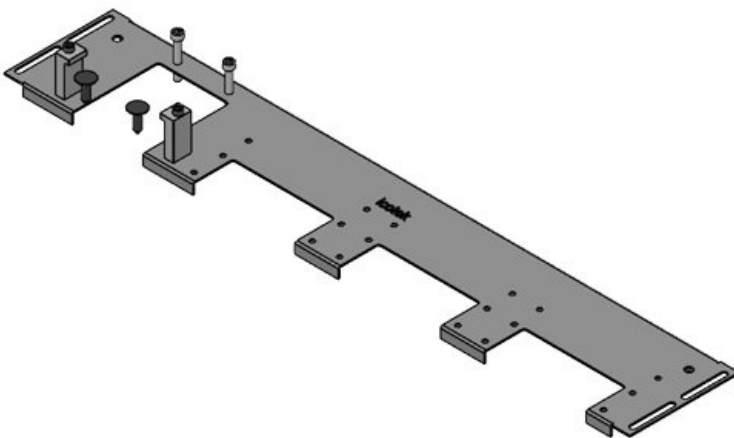

Part No.	<b>44301</b>	For enclosure width	<b>600 mm</b>
EAN	<b>4251269336</b>	Sight size of base opening	<b>452 mm</b>
Package quantity	<b>1</b>	Suitable for cable entry systems:	<b>1 × KEL-JUMBO 2   1 × KEL-U 24 / KEL-FA 24 / KEL-QUICK 24 / KEL-DPR 24</b>
Length	<b>488 mm</b>		
Width	<b>120 mm</b>		
Height	<b>12 mm</b>		
Total length gland plate	<b>488 mm</b>	Suitable for enclosure	<b>Rittal VX25</b>

Part No.	<b>44302</b>	For enclosure width	<b>600 mm</b>
EAN	<b>4251269336</b>	Sight size of base opening	<b>452 mm</b>
Package quantity	<b>1</b>	Suitable for cable entry systems:	<b>1 × KEL-JUMBO 1   2 × KEL-U 24 / KEL-FA 24 / KEL-QUICK 24 / KEL-DPR 24</b>
Length	<b>488 mm</b>		
Width	<b>120 mm</b>		
Height	<b>12 mm</b>		
Total length gland plate	<b>488 mm</b>	Suitable for enclosure	<b>Rittal VX25</b>

KDR-VX25-800-44303

Part No.	<b>44303</b>	For enclosure width	<b>800 mm</b>
EAN	<b>4251269336</b>	Sight size of base opening	<b>652 mm</b>
Package quantity	<b>1</b>	Suitable for cable entry systems:	<b>4 × KEL-U 24 / KEL-FA 24 / KEL-QUICK 24 / KEL-DPR 24</b>
Length	<b>688 mm</b>		
Width	<b>100 mm</b>		
Height	<b>12 mm</b>		
Total length gland plate	<b>688 mm</b>	Suitable for enclosure	<b>Rittal VX25</b>

KDR-VX25-800-44304

Part No.	<b>44304</b>	For enclosure width	<b>800 mm</b>
EAN	<b>4251269336</b>	Sight size of base opening	<b>652 mm</b>
Package quantity	<b>1</b>	Suitable for cable entry systems:	<b>1 × KEL-JUMBO 1   3 × KEL-U 24 / KEL-FA 24 / KEL-QUICK 24 / KEL-DPR 24</b>
Length	<b>688 mm</b>		
Width	<b>120 mm</b>		
Height	<b>12 mm</b>		
Total length gland plate	<b>688 mm</b>	Suitable for enclosure	<b>Rittal VX25</b>