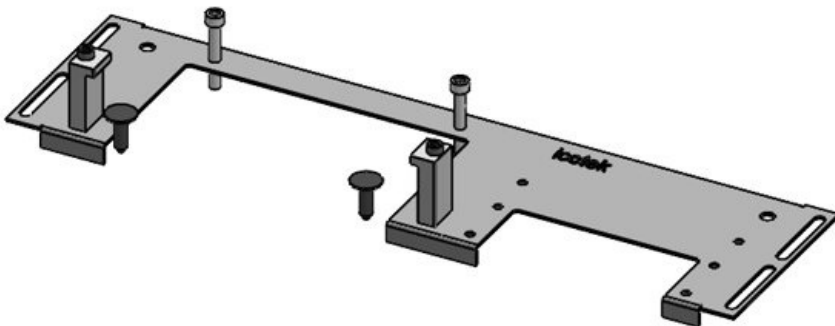

KDR-VX25-1000-44308

Part No.	44308	For enclosure width	1.000 mm
EAN	4251269336	Sight size of base opening	402 mm
Package quantity	1	Division bar	yes
Length	438 mm	Suitable for cable entry systems:	1 × KEL-JUMBO 2 | 1 × KEL-U 24 / KEL-FA 24 / KEL-QUICK 24 / KEL-DPR 24
Width	120 mm		
Height	12 mm		
Total length gland plate	438 mm	Suitable for enclosure	Rittal VX25