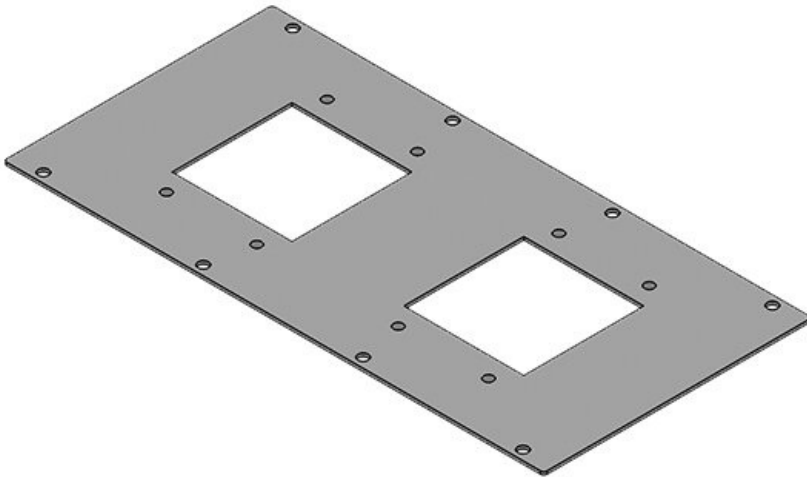

MP 4

Part No.	43888	Suitable for enclosure	Rittal VX25, Rittal TS 8
EAN	4251269310		
Package quantity	1		
Length	338 mm		
Width	168 mm		
Height	2 mm		
Suitable for cable entry systems:	2 x KEL-JUMBO 1