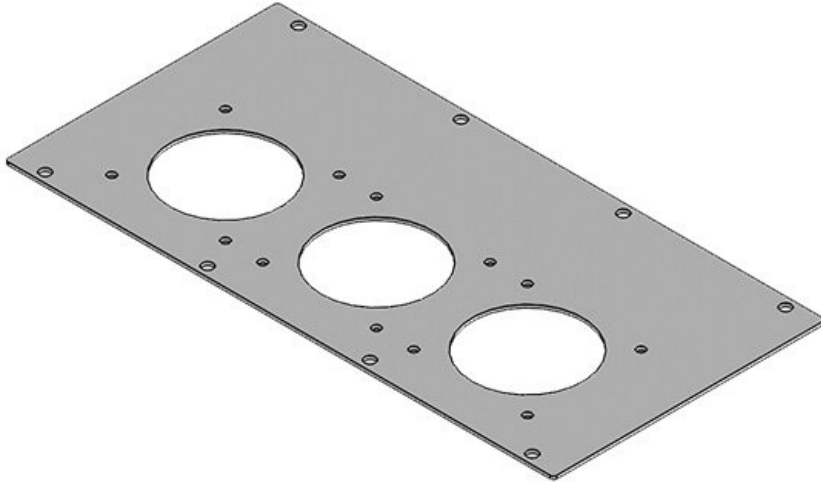

MP 7

Part No.	43889	Suitable for	3 × KEL-
EAN	4251269310	cable entry	JUMBO flex
	942	systems:	
Package	1	Suitable for	Rittal VX25,
quantity		enclosure	Rittal TS 8
Length	338 mm		
Width	168 mm		
Height	2 mm		
Cut-out size,	75,5 mm		
round