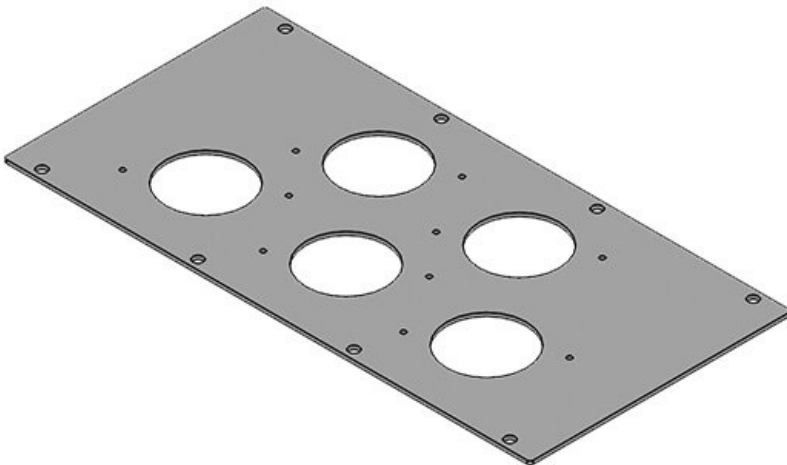

MP 6

Part No.	43883	Suitable for	5 × KEL-DPZ
EAN	4251269310	cable entry	50 / KEL-
	904	systems:	DPZ-HD 50 /
Package	1		KEL-DPZ-
quantity			CLICK 50 /
Length	338 mm		KEL-SCDP-TR
Width	168 mm		50 / KEL-DPF
Height	2 mm		50
Cut-out size,	50,4 mm	Suitable for	Rittal VX25,
round		enclosure	Rittal TS 8