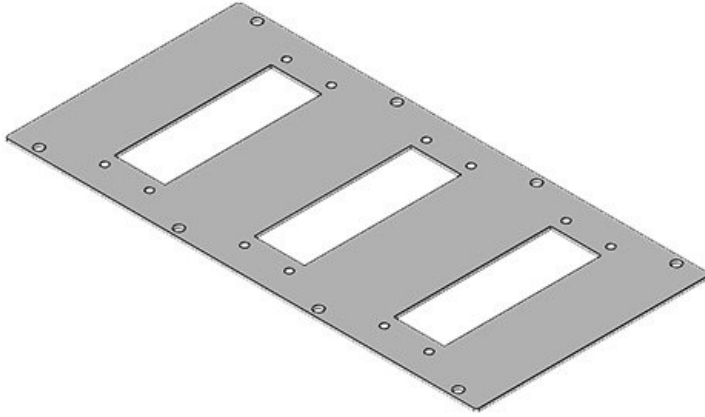

The module plates can be installed on:

- Separation walls by Rittal
- closed enclosure bases and roofs (various manufacturers)
- Bases of Rittal enclosures via KDR-BMP gland plates

The module blank plate without cut-outs (Order No. 43882) is designed for closing unused cut-outs. This module plate can even be used for self-made cut-outs.

Module plates are supplied with a gasket.

## Specifications

<b>IP rating (EN 60529)</b>	IP54
<b>Material</b>	Steel, zinc plated Aluminium

**MP 1**

Part No.	<b>43891</b>	Suitable for	<b>3 × KEL 24 /</b>
EAN	<b>4251269310</b>	cable entry	<b>KEL-U 24 /</b>
	<b>966</b>	systems:	<b>KEL-FA 24 /</b>
Package	<b>1</b>		<b>KEL-QUICK</b>
quantity			<b>24</b>
Length	<b>338 mm</b>	Suitable for	<b>Rittal VX25,</b>
Width	<b>168 mm</b>	enclosure	<b>Rittal TS 8</b>
Height	<b>2 mm</b>		
Cut-out size	<b>112 × 36 mm</b>		