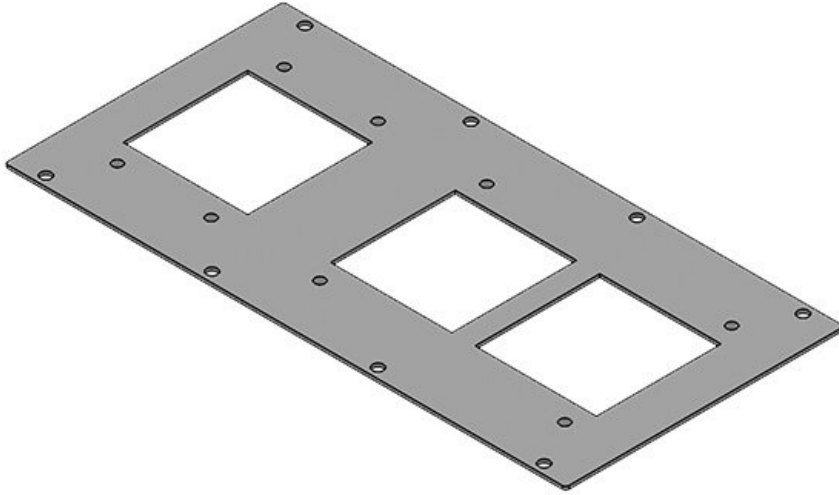

MP 3

Part No.	43886	Suitable for enclosure	Rittal VX25, Rittal TS 8
EAN	4251269310		
Package quantity	1		
Length	338 mm		
Width	168 mm		
Height	2 mm		
Suitable for cable entry systems:	1 x KEL-JUMBO 1, 1 x KEL-JUMBO 2